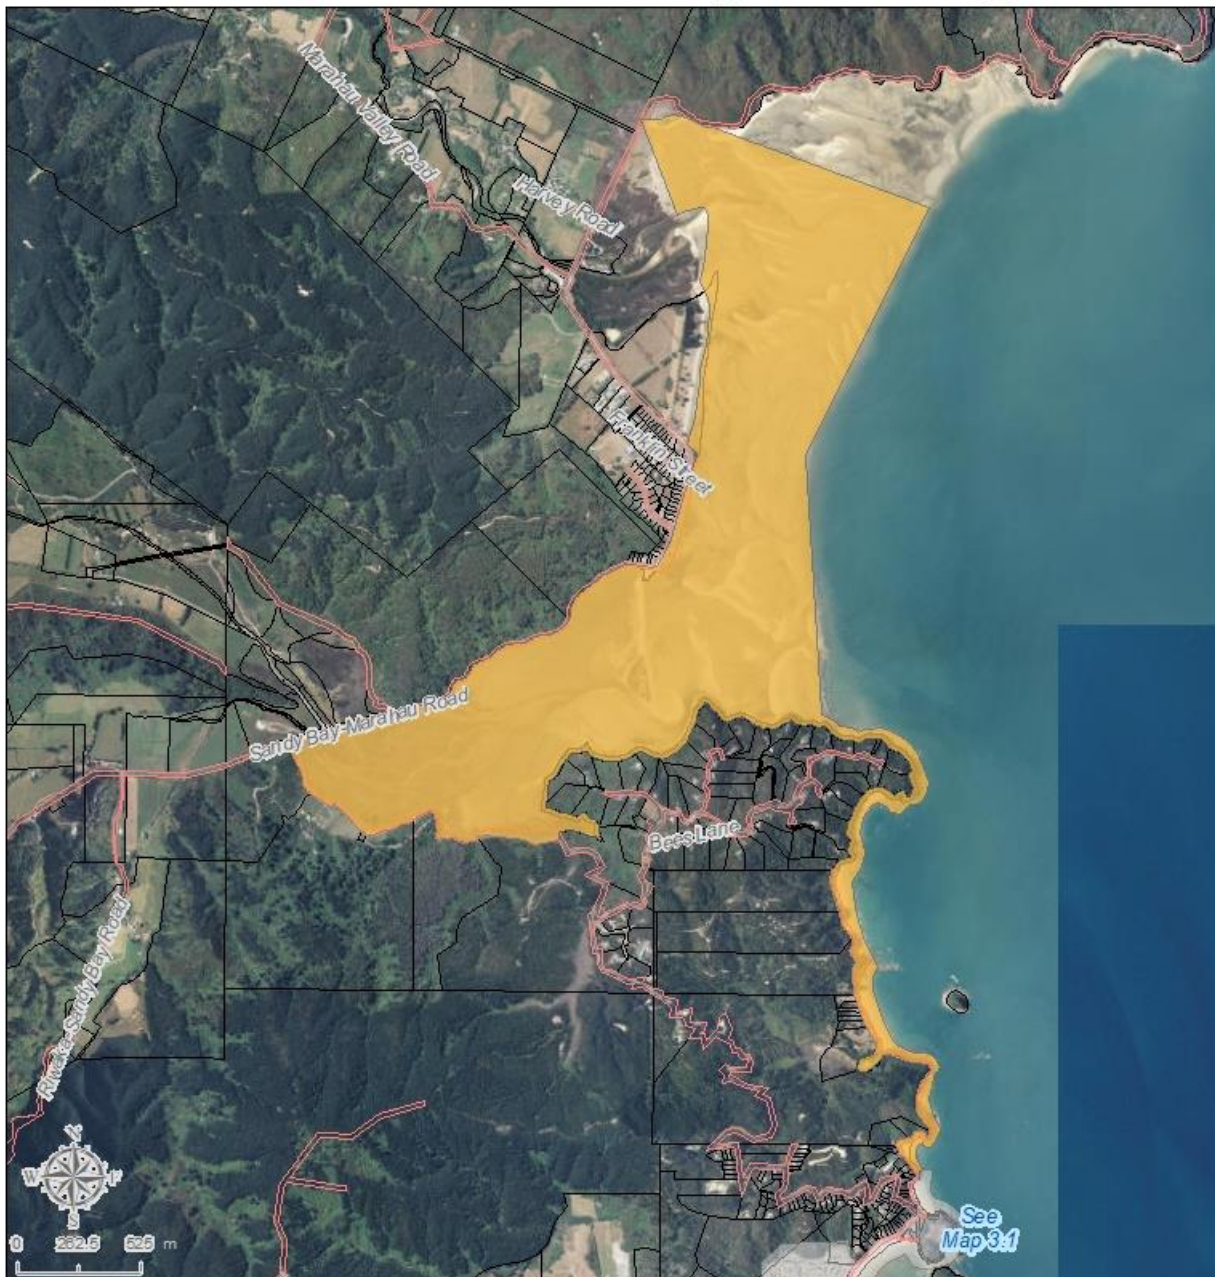

Kaiteriteri Alcohol Ban Area Map 3.2

Location: Marahau
Ban Duration: 7pm to 7am*

* Alcohol Ban Starts at **4pm** - During the period 1st December and 1st March the following year, inclusive every year.

Legend

-  24 Hour
-  7pm to 7am*
-  7pm to 7am
-  Other Alcohol Ban Areas

Cadastral sourced from Land Information New Zealand data. Crown Copyright reserved. Contact Tasman DC regarding Copyright on Aerial Photography. The information on this map is prepared for indicative use only and is not intended for definitive legal, location or formal reference purposes.

Kaiteriteri Alcohol Ban Area Map 3.3

Location: Stephens Bay
Ban Duration: 7pm to 7am*

* Alcohol Ban Starts at **4pm** - During the period 1st December and 1st March the following year, inclusive every year.

Legend

- 24 Hour
- 7pm to 7am*
- 7pm to 7am
- Other Alcohol Ban Areas

Cadastral sourced from Land Information New Zealand data. Crown Copyright reserved. Contact Tasman DC regarding Copyright on Aerial Photography. The information on this map is prepared for indicative use only and is not intended for definitive legal, location or formal reference purposes.