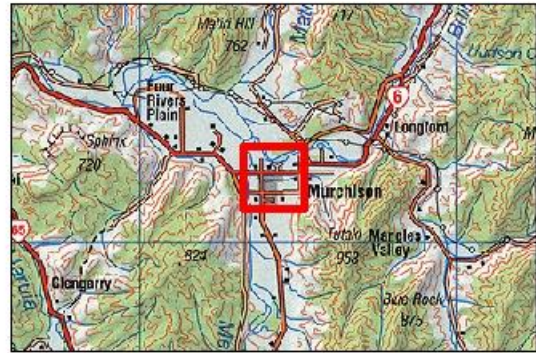

# Murchison Alcohol Ban Area Map 6

Location: Murchison  
Ban Duration: 7pm to 7am

### Legend

- █ 24 Hour
- █ 7pm to 7am\*
- █ 7pm to 7am
- █ Other Alcohol Ban Areas

Cadastral sourced from Land Information New Zealand data. Crown Copyright reserved. Contact Tasman DC regarding Copyright on Aerial Photography. The information on this map is prepared for indicative use only and is not intended for definitive legal, location or formal reference purposes.