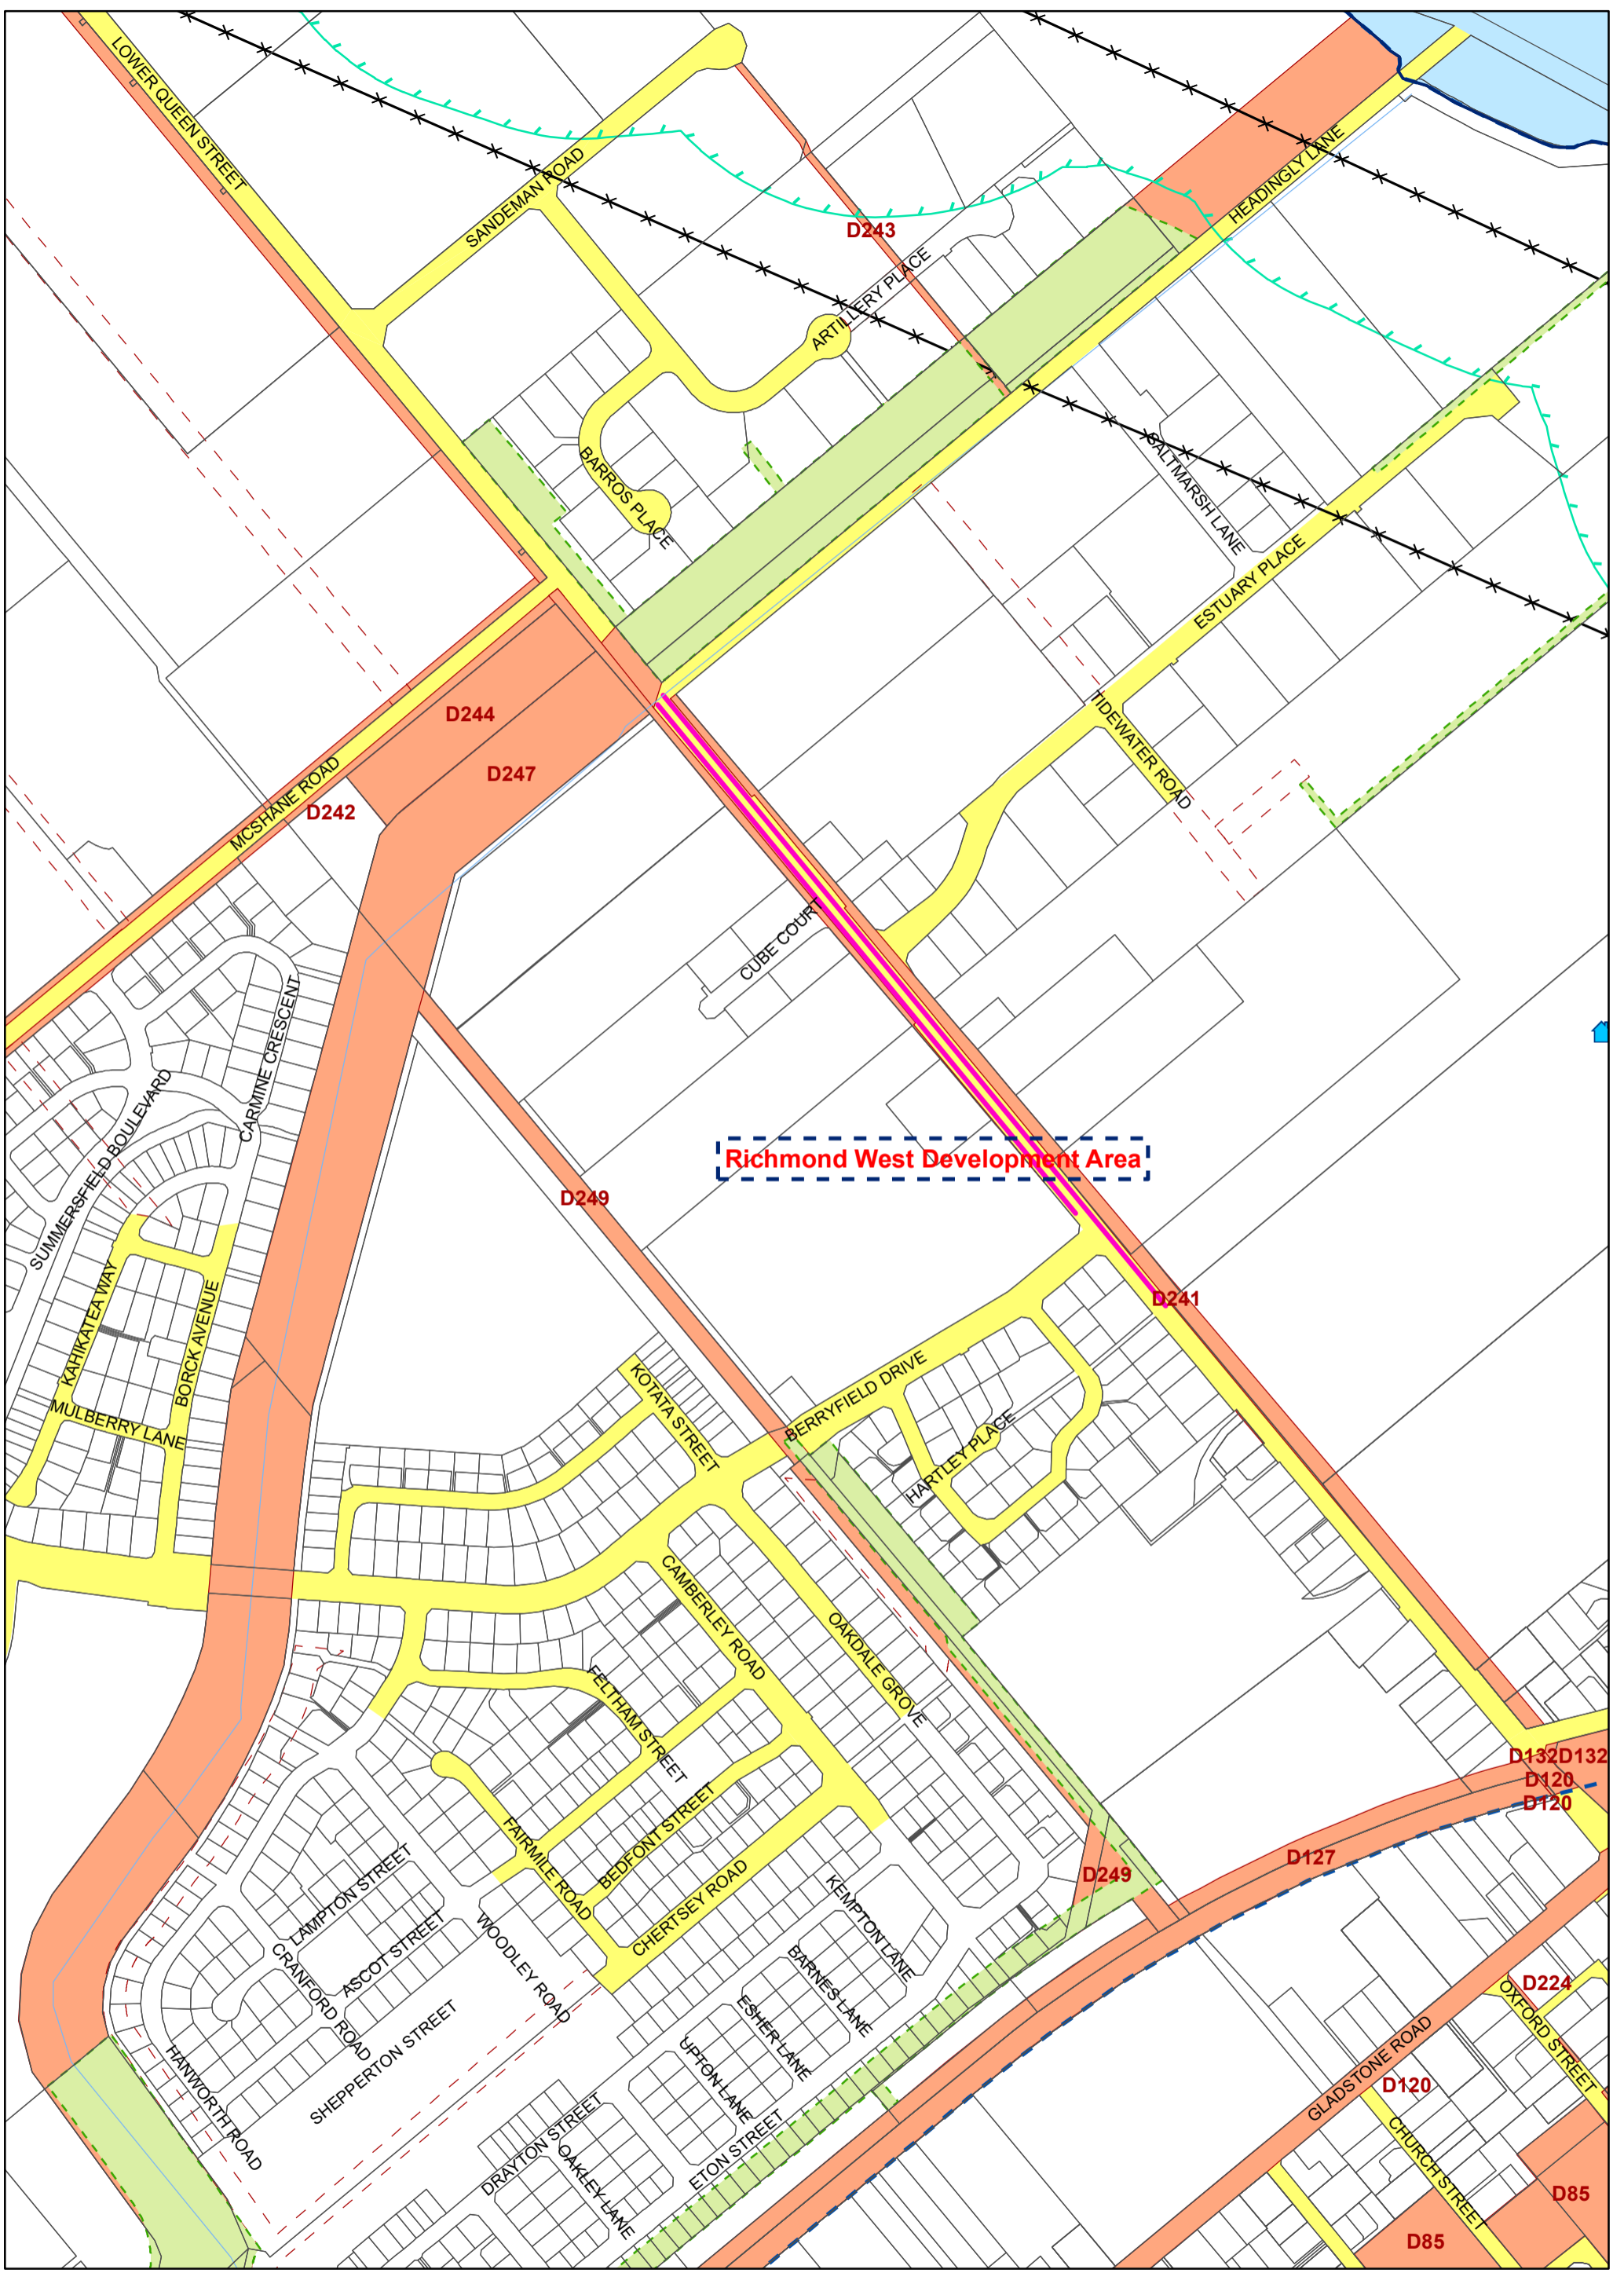

Scale 1:5,000

	121	122
57	123	124
126	127	128

Sourced from Land Information New Zealand data. Crown Copyright reserved.

AREAS

Map 124

RICHMOND NORTH WEST CENTRAL

Scale 1:5,000

TASMAN RESOURCE MANAGEMENT PLAN

24 March 2023

Operative

Sourced from Land Information New Zealand data. Crown Copyright reserved.