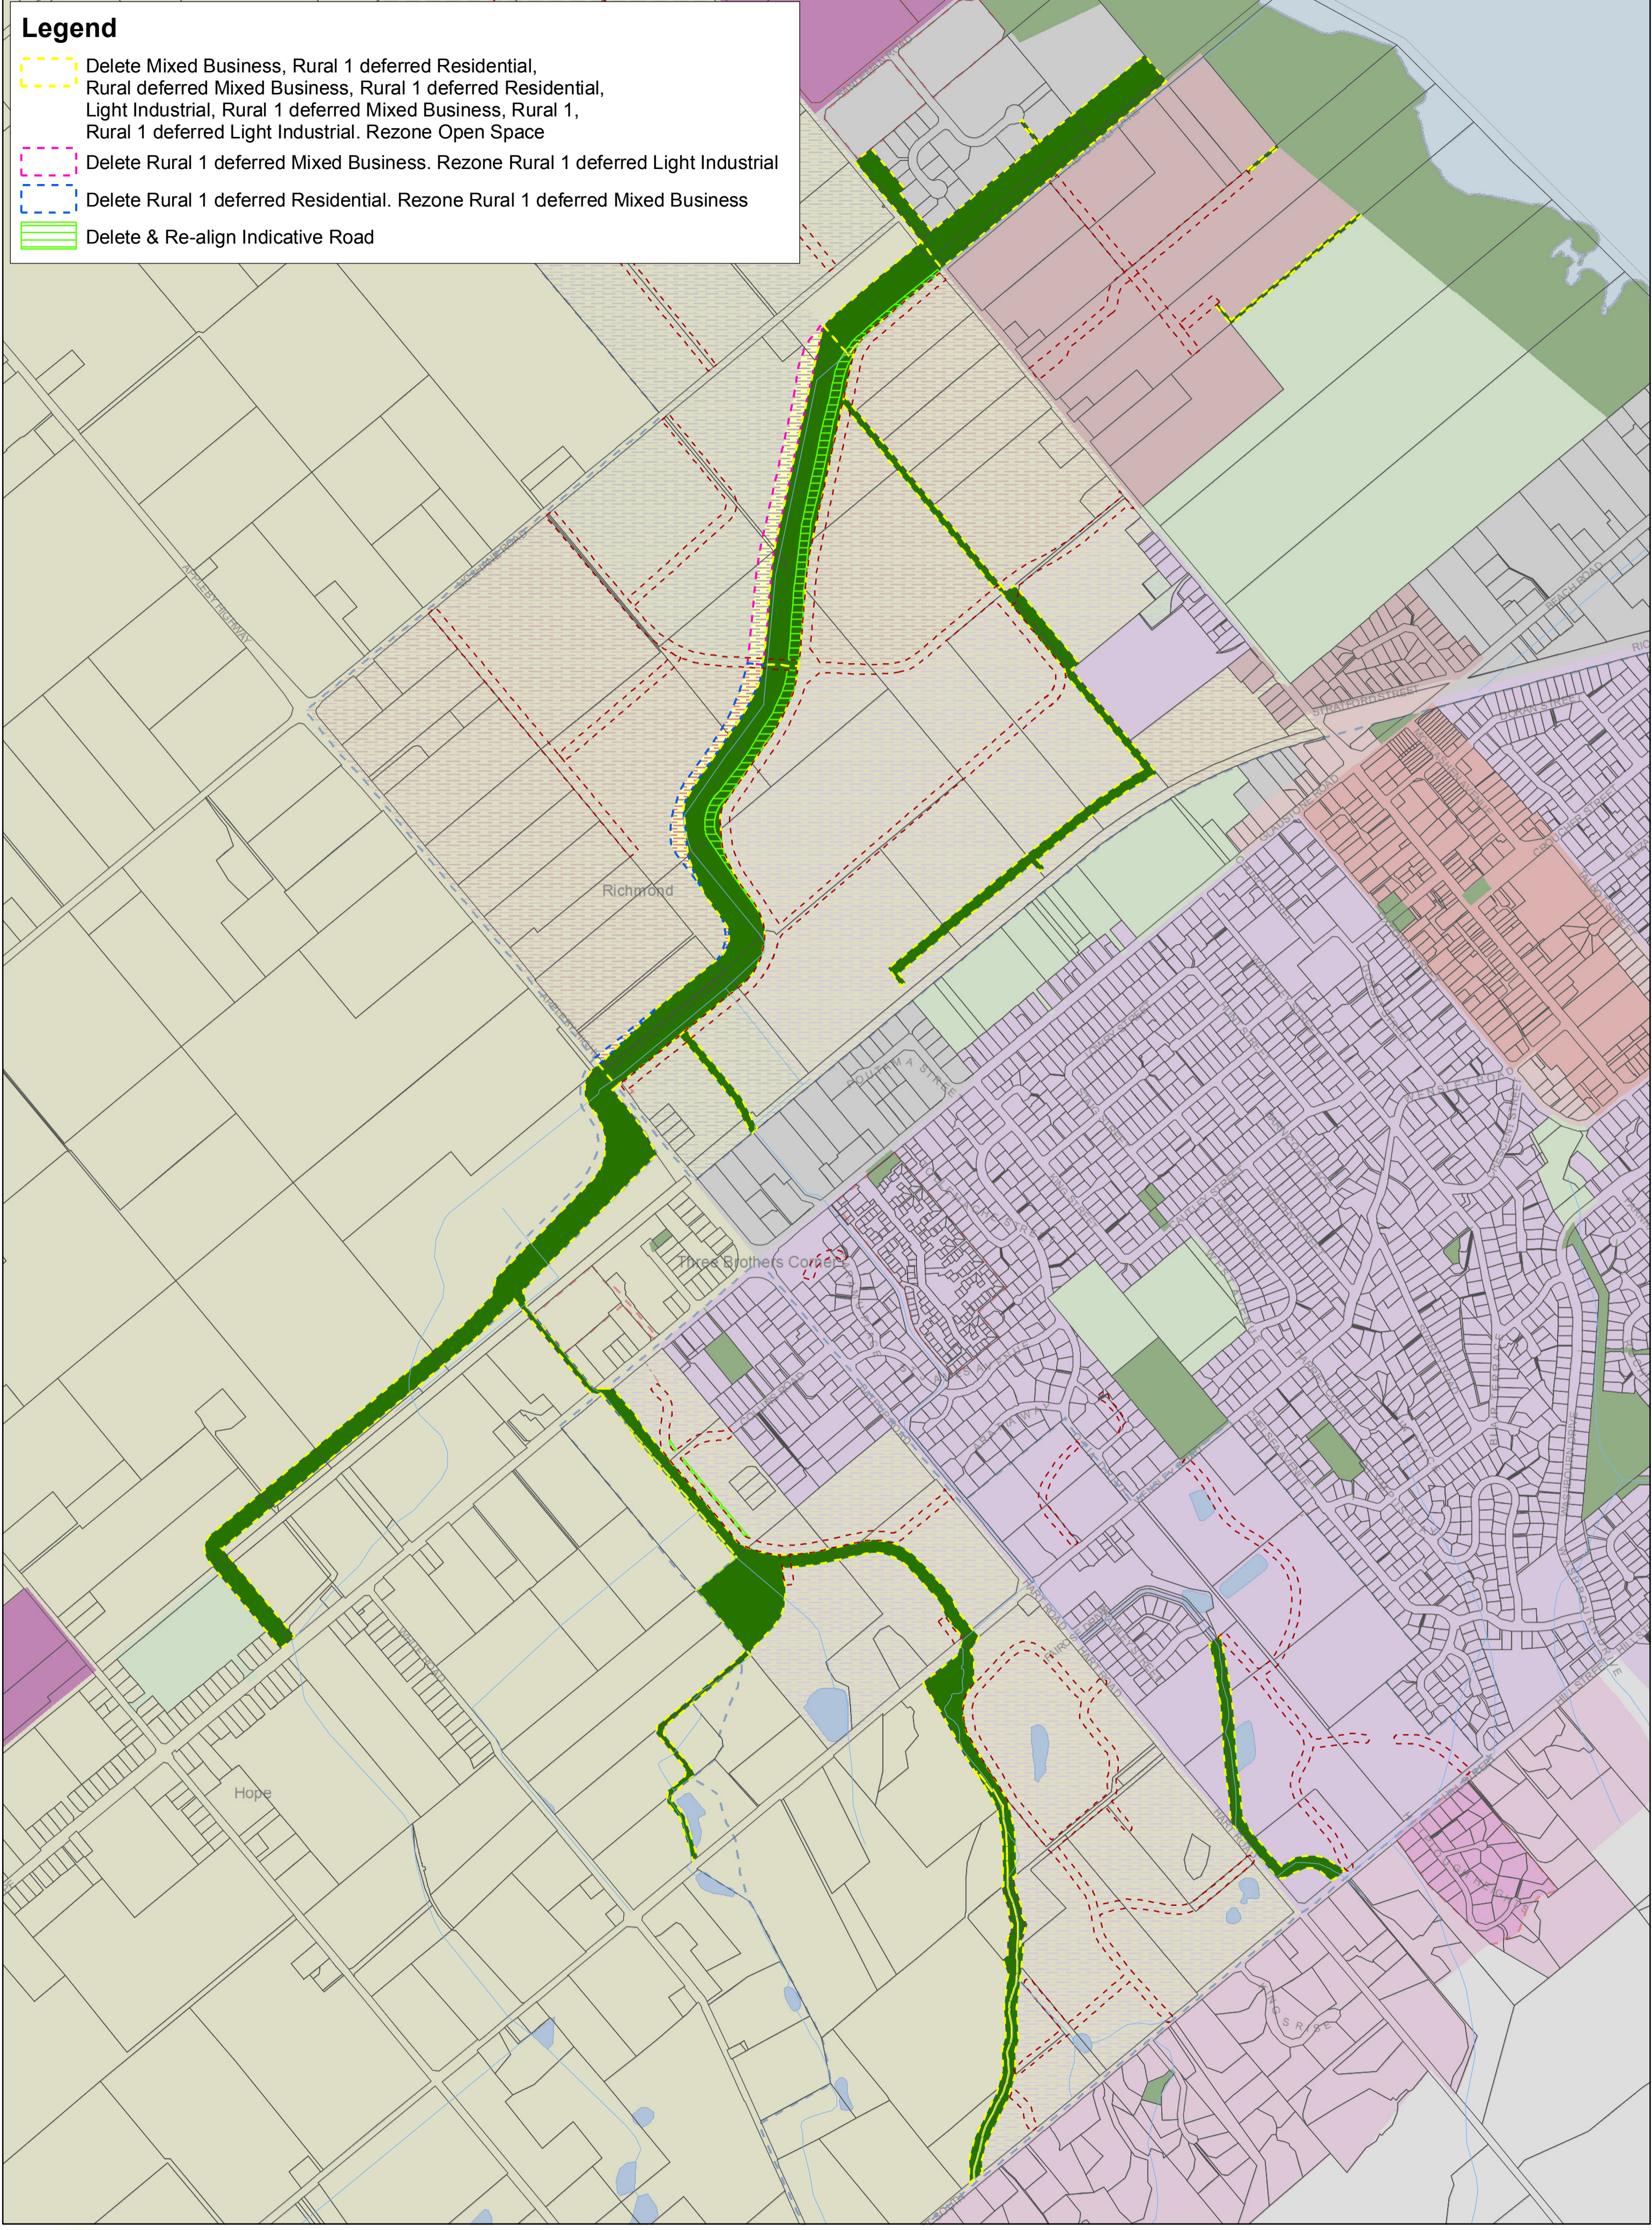

Legend

- Delete Mixed Business, Rural 1 deferred Residential, Rural deferred Mixed Business, Rural 1 deferred Residential, Light Industrial, Rural 1 deferred Mixed Business, Rural 1, Rural 1 deferred Light Industrial. Rezone Open Space
- Delete Rural 1 deferred Mixed Business. Rezone Rural 1 deferred Light Industrial
- Delete Rural 1 deferred Residential. Rezone Rural 1 deferred Mixed Business
- Delete & Re-align Indicative Road

Scale 1:8,000

ZONES

**Map/s affected: 23, 57, 123, 124,
125, 127, 128, 132, 133**