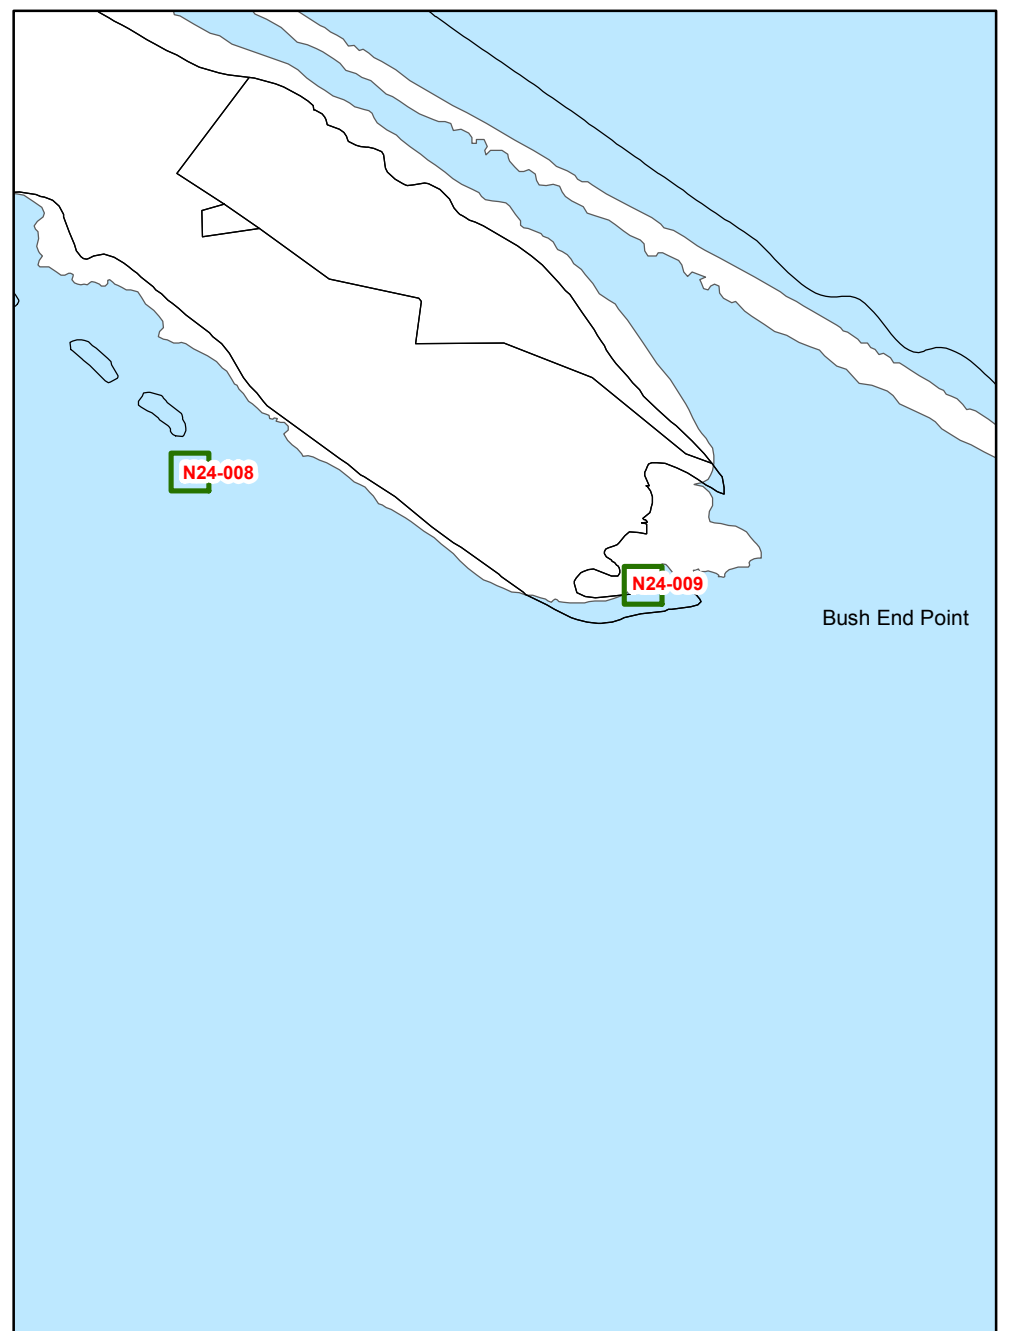

Map AB13: Pakawau

Map AB14: Puponga South

Map AB18: Farewell Spit Point

TASMAN RESOURCE MANAGEMENT PLAN

31 January 2015

Operative

Sourced from Land Information New Zealand data.
Crown Copyright reserved.

1:20,000

Cultural Heritage Sites

Maps: AB13, AB14, AB18