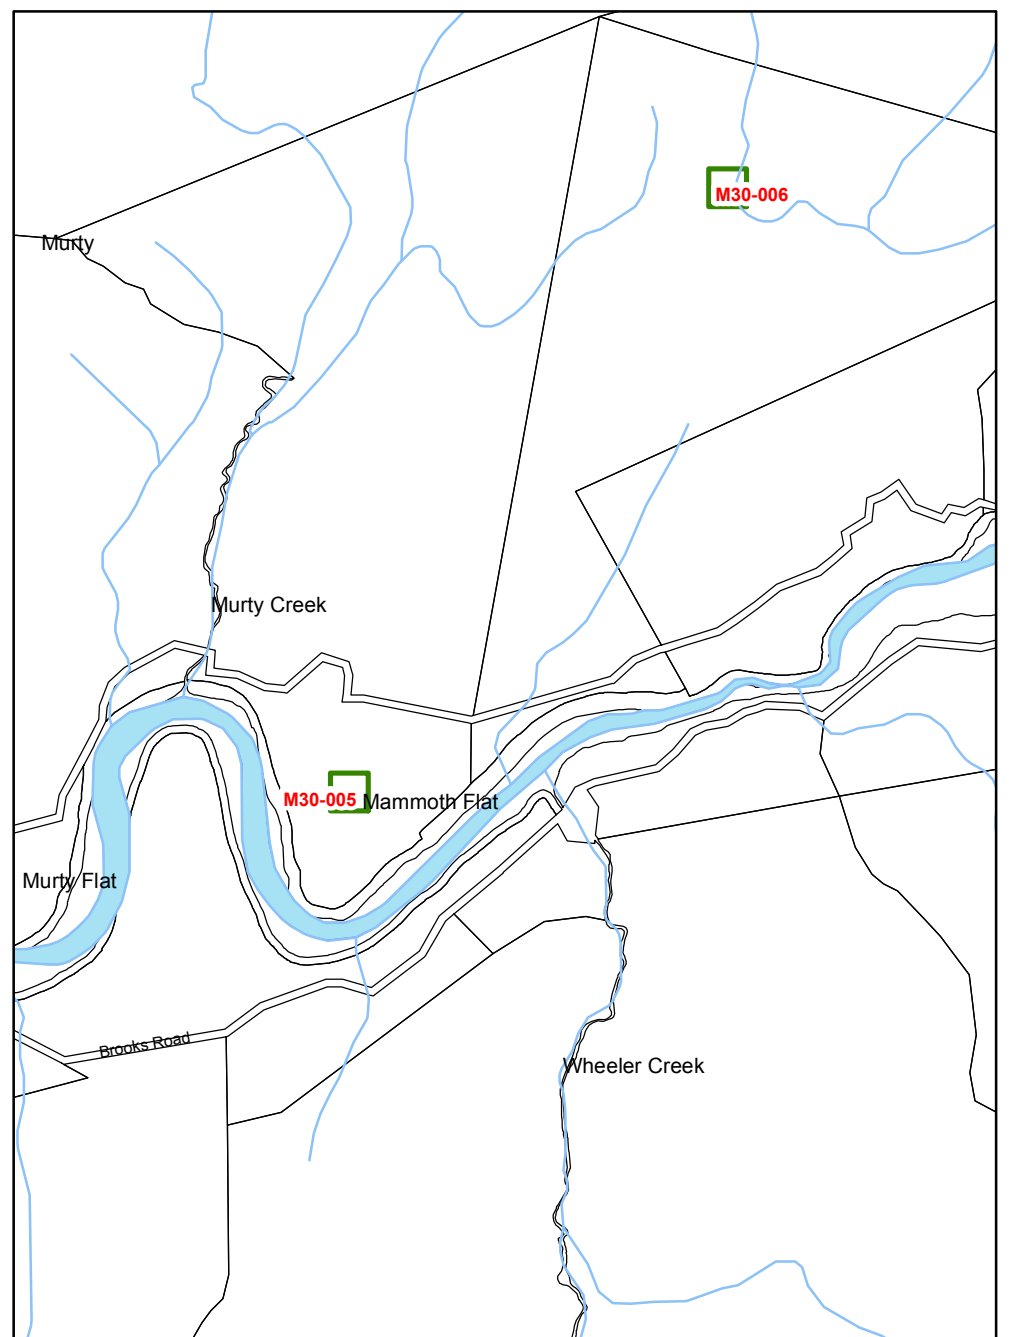

Map AW08: Glenroy River

Map AW09: Mammoth Flat Matakitaki

Map AW10: Matakitaiki Station

TASMAN RESOURCE MANAGEMENT PLAN
31 January 2015
Operative

Sourced from Land Information New Zealand data.
 Crown Copyright reserved.

Cultural Heritage Sites

Maps: AW08, AW09, AW10