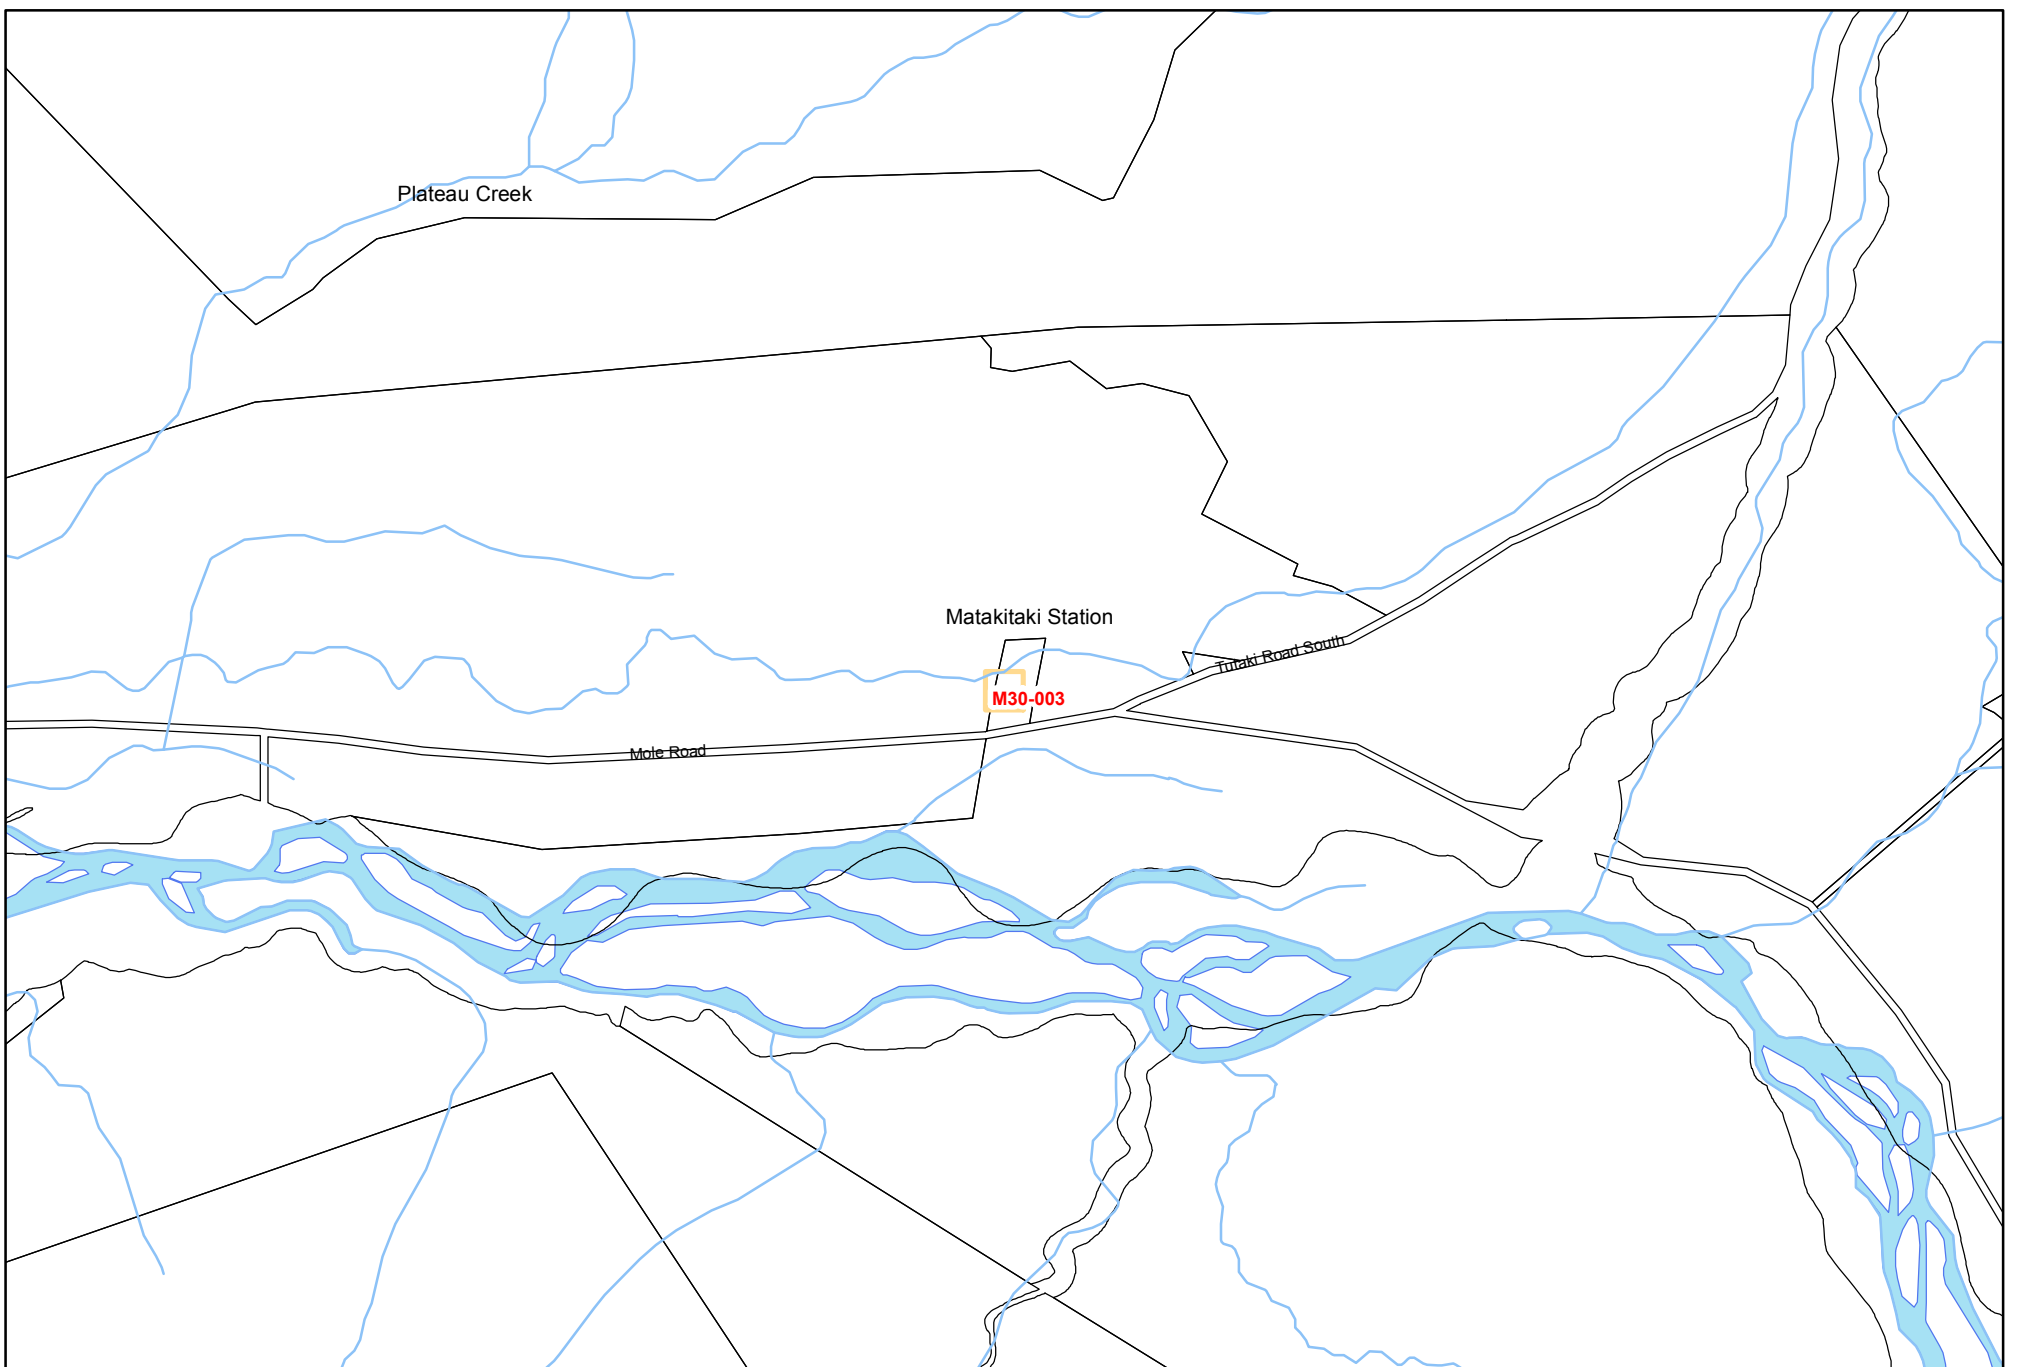

Map AW08: Glenroy River

Map AW09: Mammoth Flat Matakitaki

Map AW10: Matakitaiki Station

TASMAN RESOURCE MANAGEMENT PLAN
31 January 2015
Operative

Sourced from Land Information New Zealand data.
 Crown Copyright reserved.

Cultural Heritage Sites

Maps: AW08, AW09, AW10