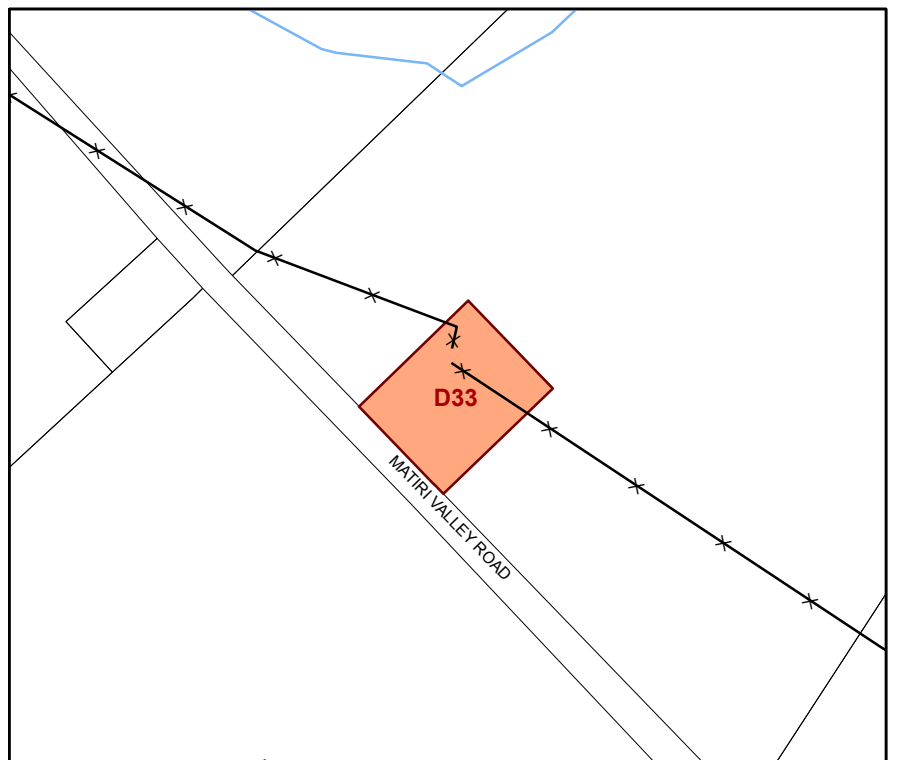

Thorpe Exchange - D16 - Telecom
Map 146

(See Area Map 21)

Scale 1:3,000

Mt Murchison - Broadcasting Facility - BCL
Map 147

(See Area Map 25)

Scale 1:1,000

Tunncliffe Culvert - D124 - NZ Transport Agency
Map 148

(See Area Map 26)

Scale 1:6,000

Murchison Substation - Transpower
Map 149

(See Area Map 34)

Scale 1:5,000

St Arnaud Tip - D162 - TDC
Map 150

(See Area Map 35)

Scale 1:5,000

Hope Depot - D41 & Hope Bypass - D127
Map 151

(See Area Map 124)

Scale 1:3,000

DESIGNATIONS