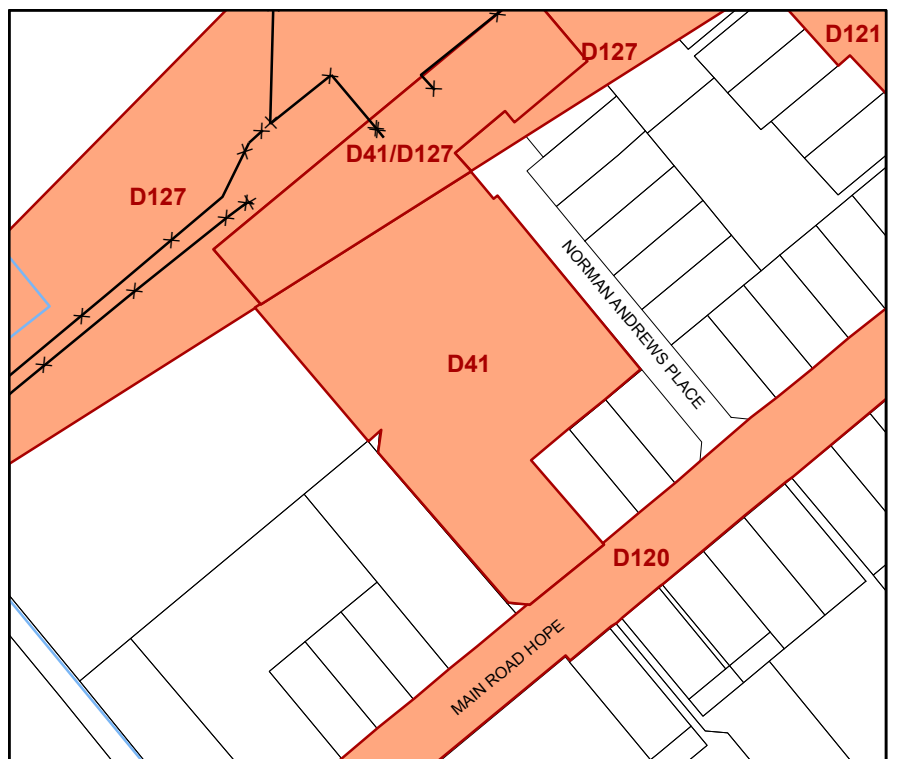

Thorpe Exchange - D16 - Telecom
Map 146

(See Area Map 21)

Scale 1:3,000

Mt Murchison - Broadcasting Facility - BCL
Map 147

(See Area Map 25)

Scale 1:1,000

Tunncliffe Culvert - D124 - NZ Transport Agency
Map 148

(See Area Map 26)

Scale 1:6,000

Murchison Substation - Transpower
Map 149

(See Area Map 34)

Scale 1:5,000

St Arnaud Tip - D162 - TDC
Map 150

(See Area Map 35)

Scale 1:5,000

Hope Depot - D41 & Hope Bypass - D127
Map 151

(See Area Map 124)

Scale 1:3,000

DESIGNATIONS