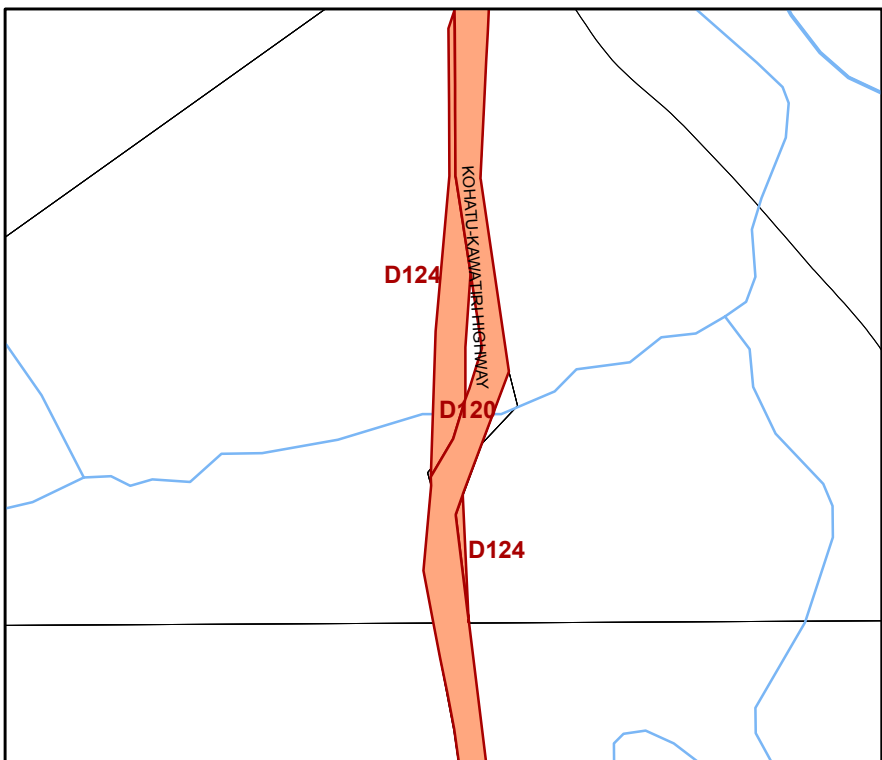

Thorpe Exchange - D16 - Telecom
Map 146

(See Area Map 21)

Scale 1:3,000

Mt Murchison - Broadcasting Facility - BCL
Map 147

(See Area Map 25)

Scale 1:1,000

Tunncliffe Culvert - D124 - NZ Transport Agency
Map 148

(See Area Map 26)

Scale 1:6,000

Murchison Substation - Transpower
Map 149

(See Area Map 34)

Scale 1:5,000

St Arnaud Tip - D162 - TDC
Map 150

(See Area Map 35)

Scale 1:5,000

Hope Depot - D41 & Hope Bypass - D127
Map 151

(See Area Map 124)

Scale 1:3,000

DESIGNATIONS