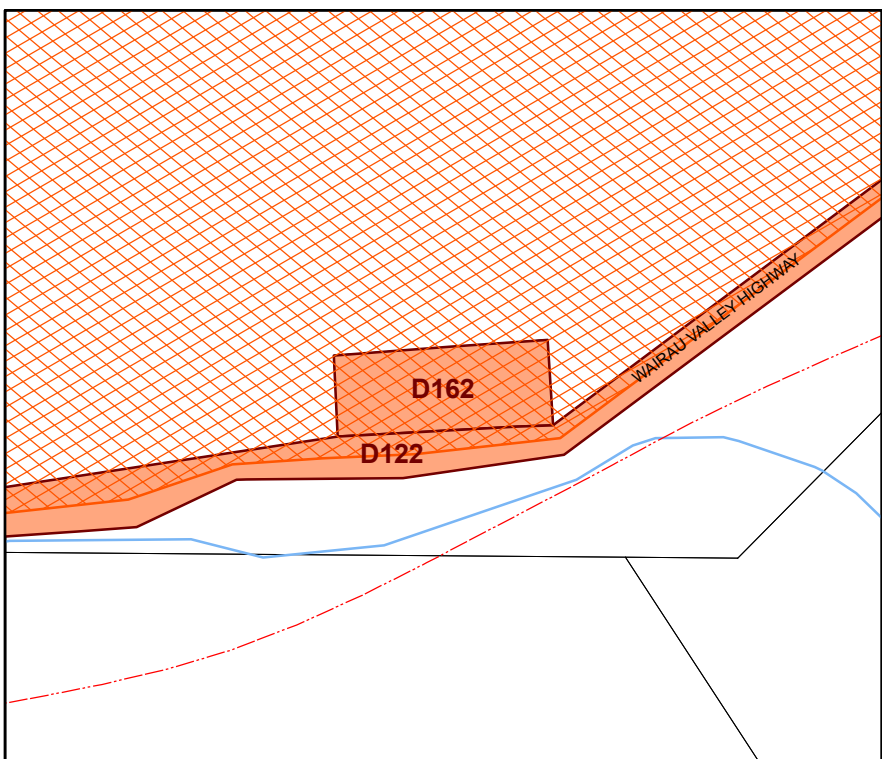

Thorpe Exchange - D16 - Telecom
Map 146

(See Area Map 21)

Scale 1:3,000

Mt Murchison - Broadcasting Facility - BCL
Map 147

(See Area Map 25)

Scale 1:1,000

Tunncliffe Culvert - D124 - NZ Transport Agency
Map 148

(See Area Map 26)

Scale 1:6,000

Murchison Substation - Transpower
Map 149

(See Area Map 34)

Scale 1:5,000

St Arnaud Tip - D162 - TDC
Map 150

(See Area Map 35)

Scale 1:5,000

Hope Depot - D41 & Hope Bypass - D127
Map 151

(See Area Map 124)

Scale 1:3,000

DESIGNATIONS