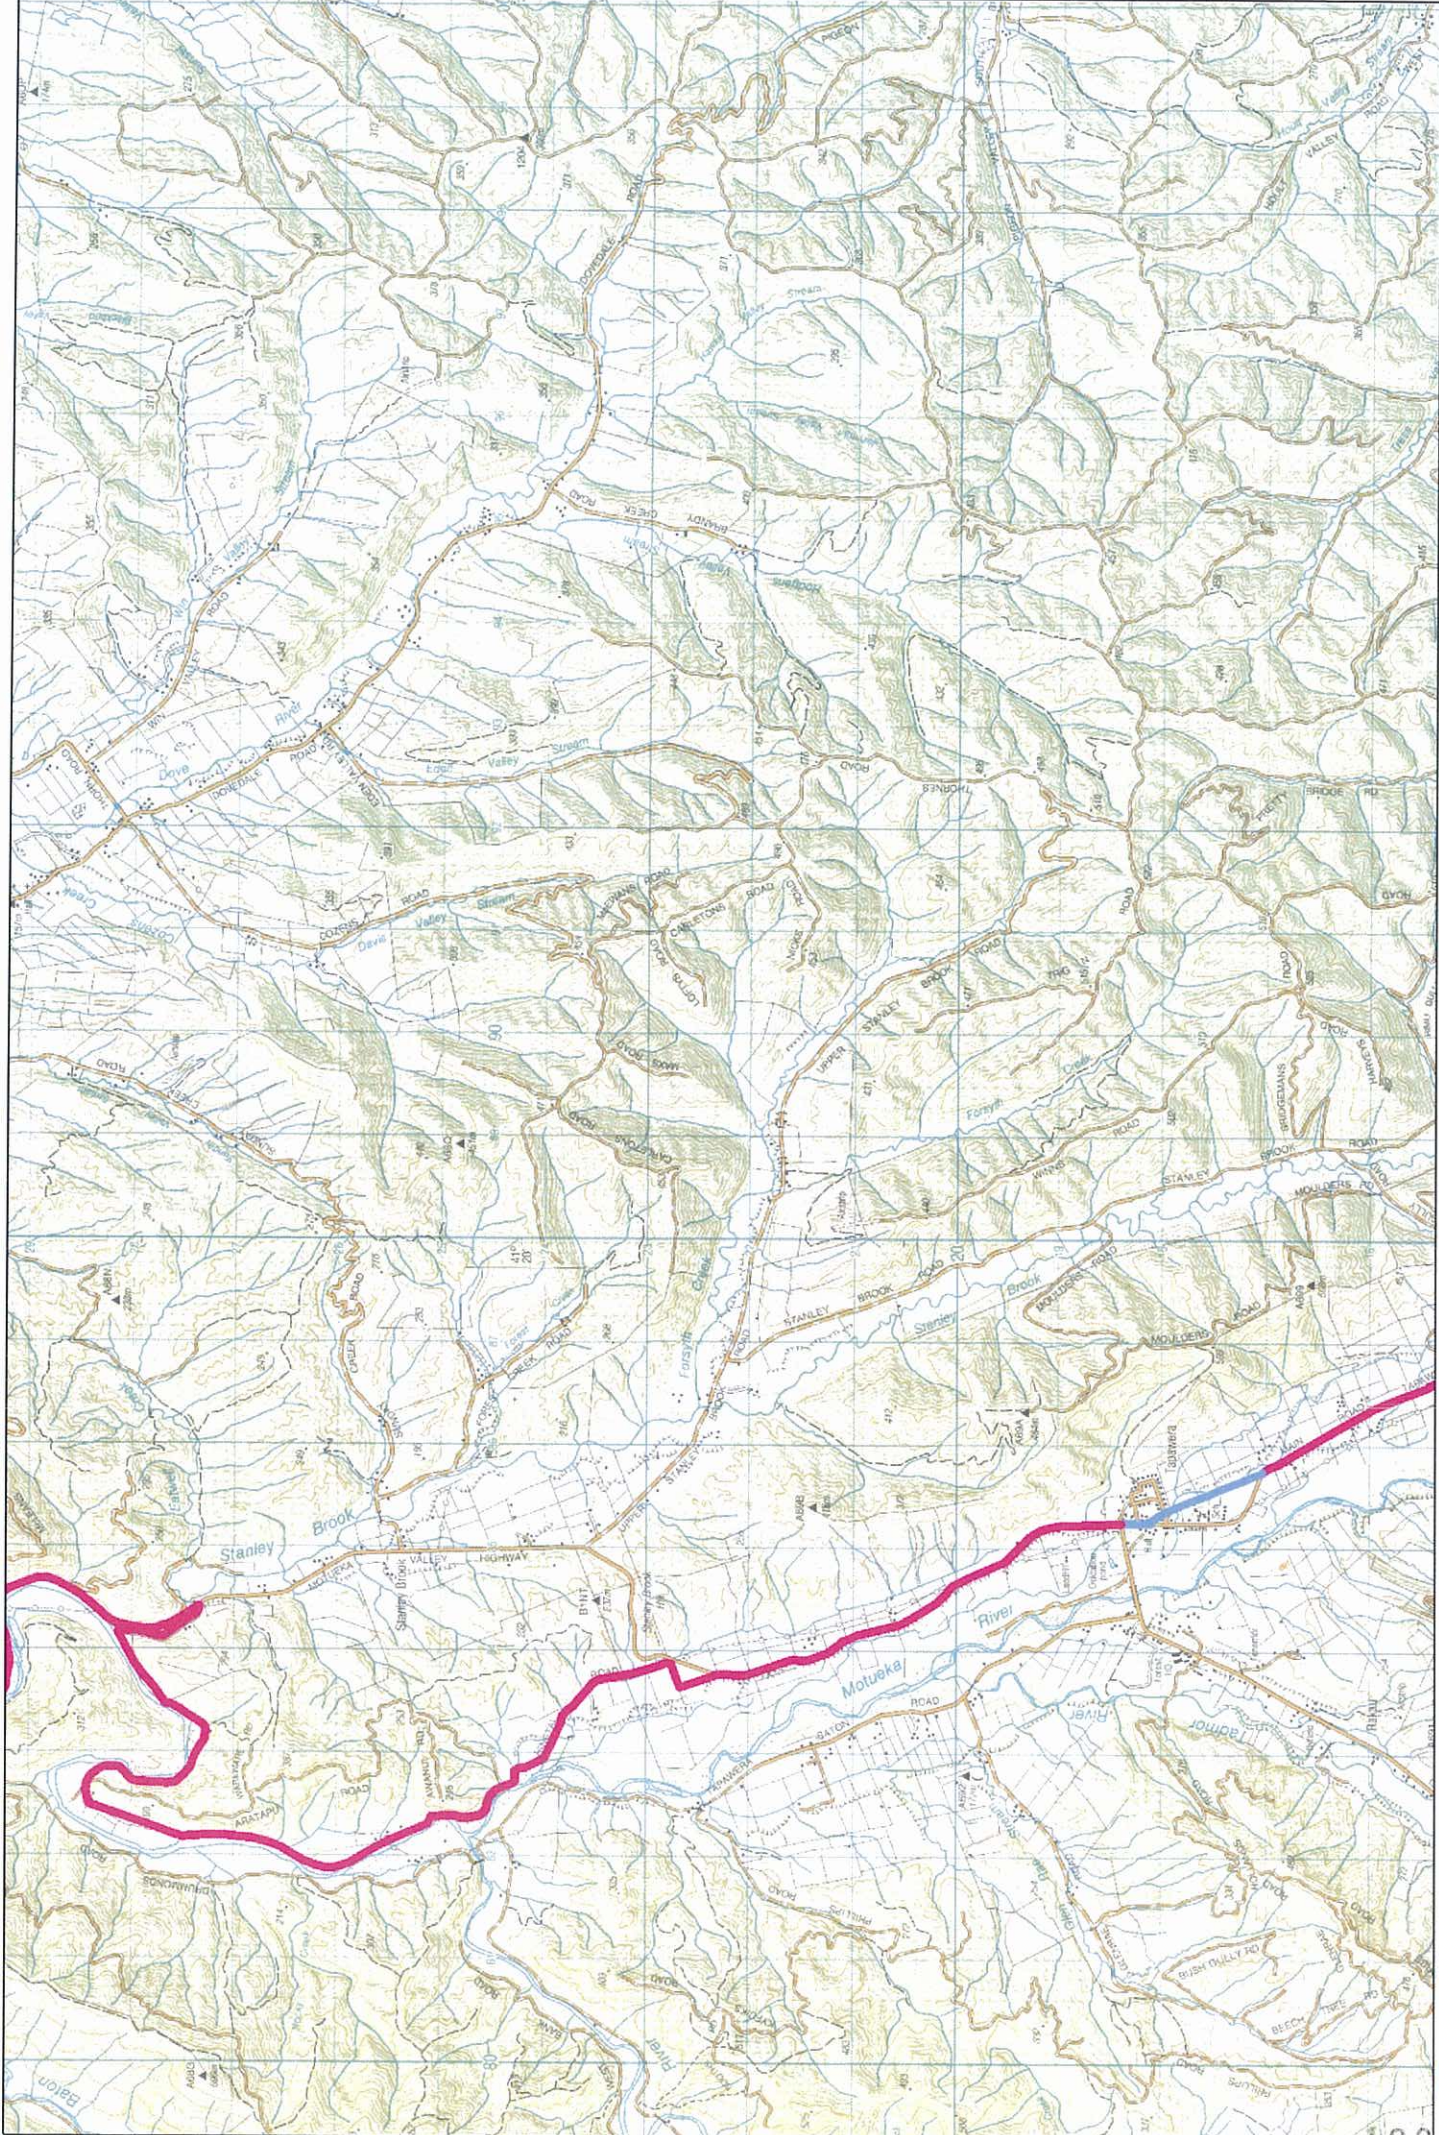

NZTopo50 sourced from Land Information New Zealand. Crown Copyright reserved. The information on this map is prepared for indicative use only and is not intended for definitive legal, location or formal reference purposes.

Sheet 5

1:50,000 @ A3

0 0.5 1 2 km

Horses Banned

Horses and Dogs Banned

Legend

Horses Banned

Horses and Dogs Banned

Legend

Horses Banned

Horses and Dogs Banned

Legend

Horses Banned

Horses and Dogs Banned

Legend

Horses Banned

Horses and Dogs Banned

Legend

Horses Banned

Horses and Dogs Banned

Legend

Horses Banned

Horses and Dogs Banned

Legend

Tasman Loop Trail Bylaw

July 2011