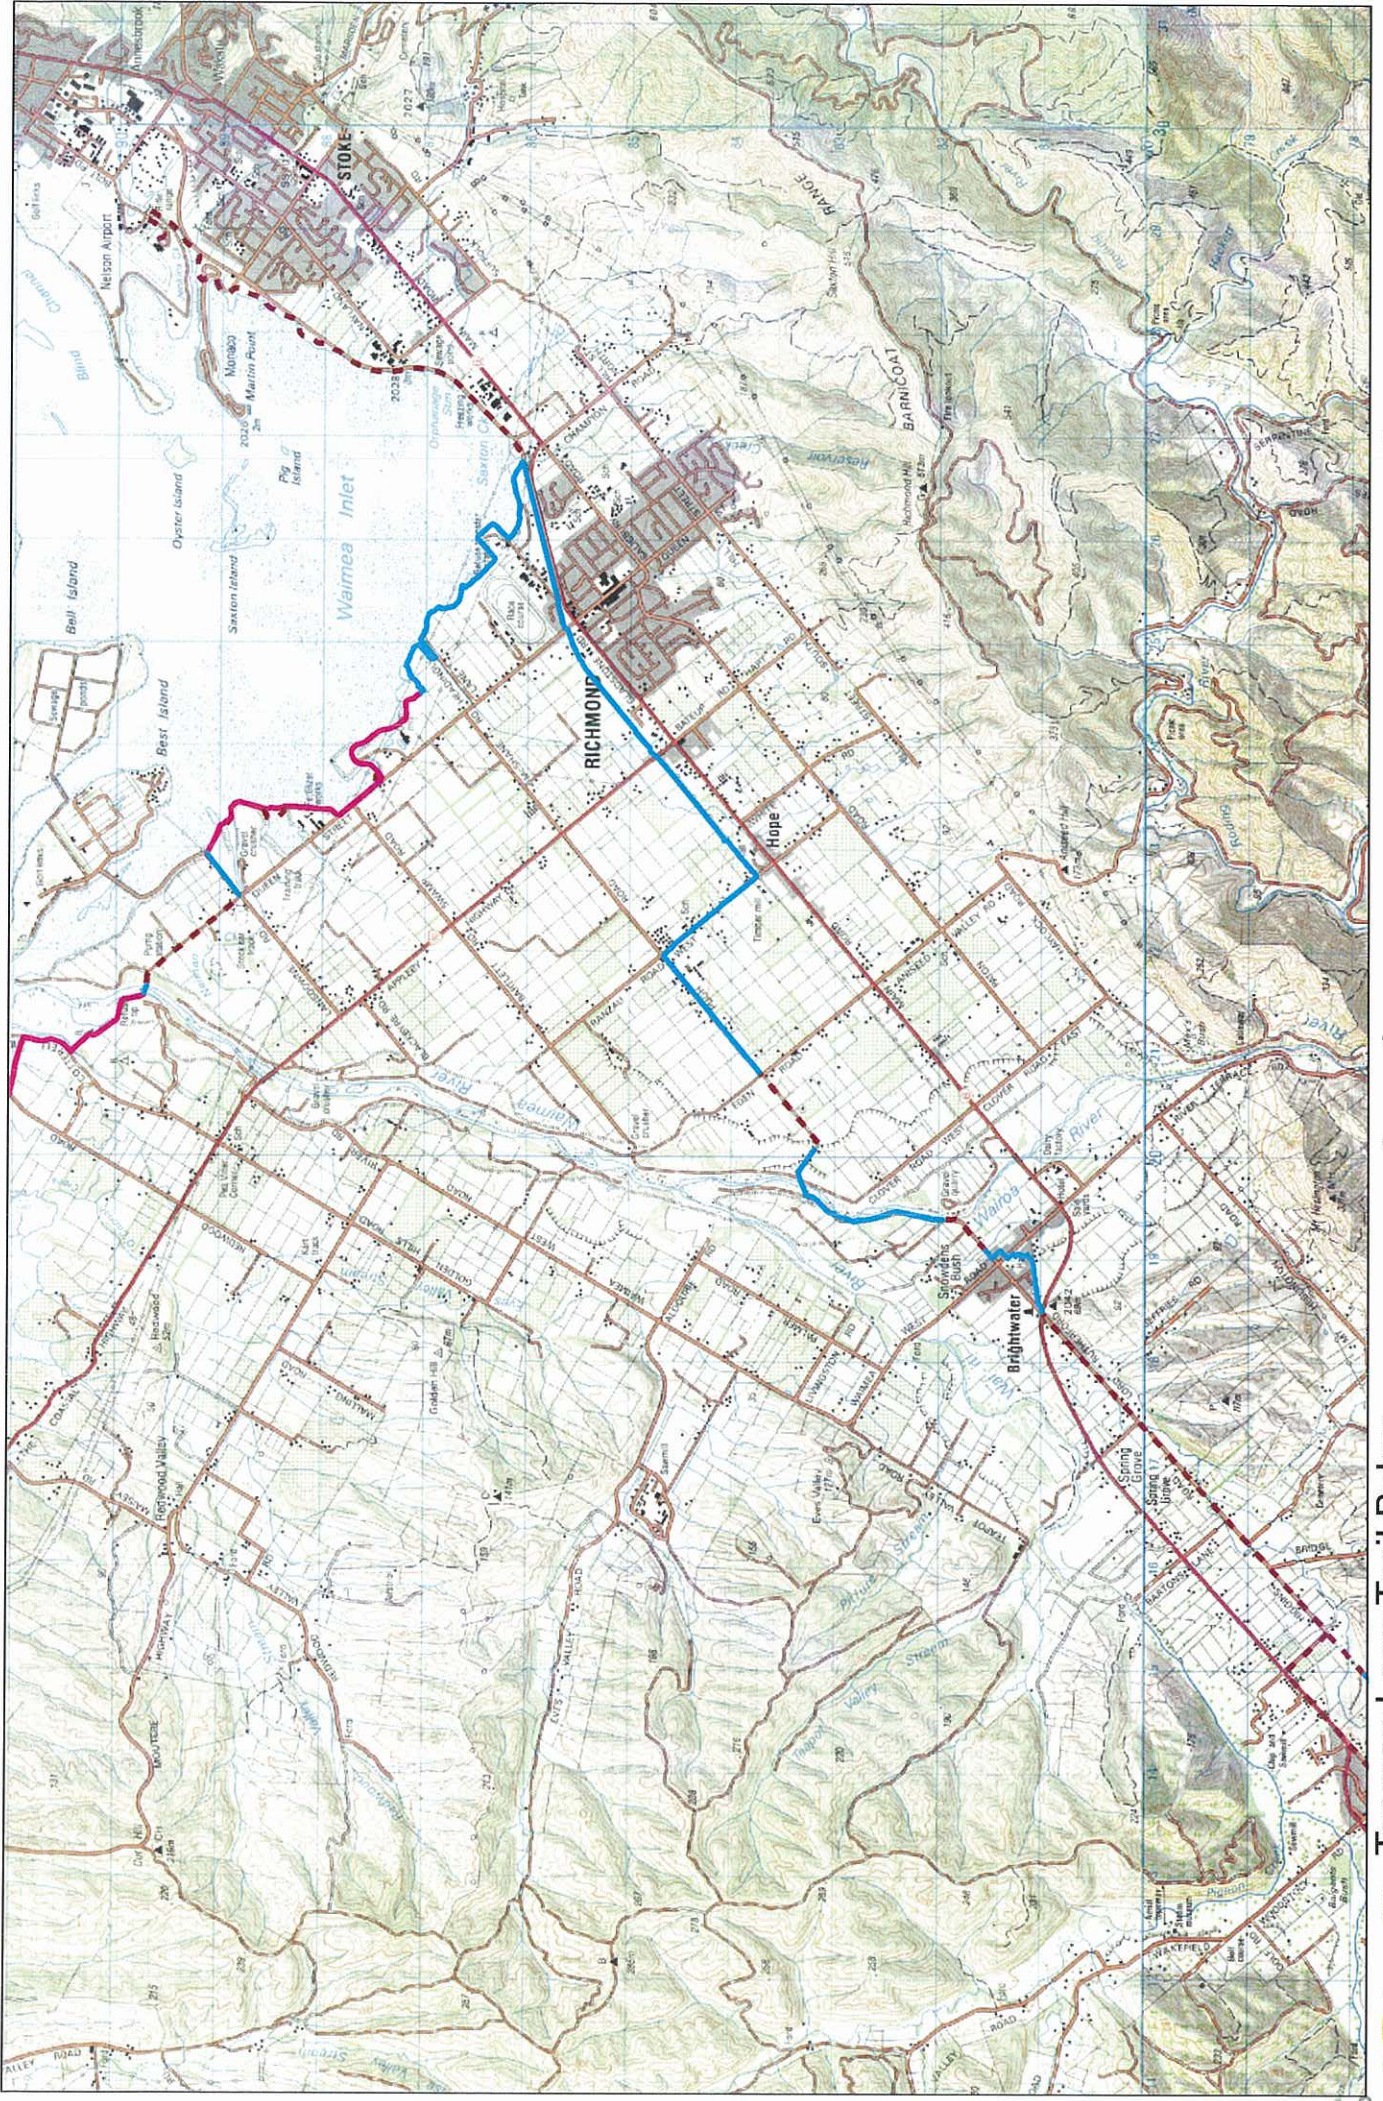

Tasman

NZTopo50 sourced from Land Information New Zealand Crown Copyright reserved. The information on this map is prepared for indicative use only and is not intended for definitive legal, location or formal reference purposes.

Sheet 1

1:50,000 @ A3

Legend  
 Horses Banned  
 Horses and Dogs Banned

Tasman Loop Trail Bylaw July 2011  
 Bylaw denotes where Horses & Dogs are banned

**Legend**

- Horses and Dogs Banned
- Horses Banned
- Horses and Dogs Banned

**Tasman Loop Trail Bylaw**

Bylaw denotes where Horses & Dogs are banned

NZTopo50 sourced from Land Information New Zealand  
 Crown Copyright reserved. The information on this map  
 is prepared for indicative use only and is not intended for  
 definitive legal, location or formal reference purposes

NZTopo50 sourced from Land Information New Zealand. Crown Copyright reserved. The information on this map is prepared for indicative use only and is not intended for definitive legal, location or formal reference purposes.