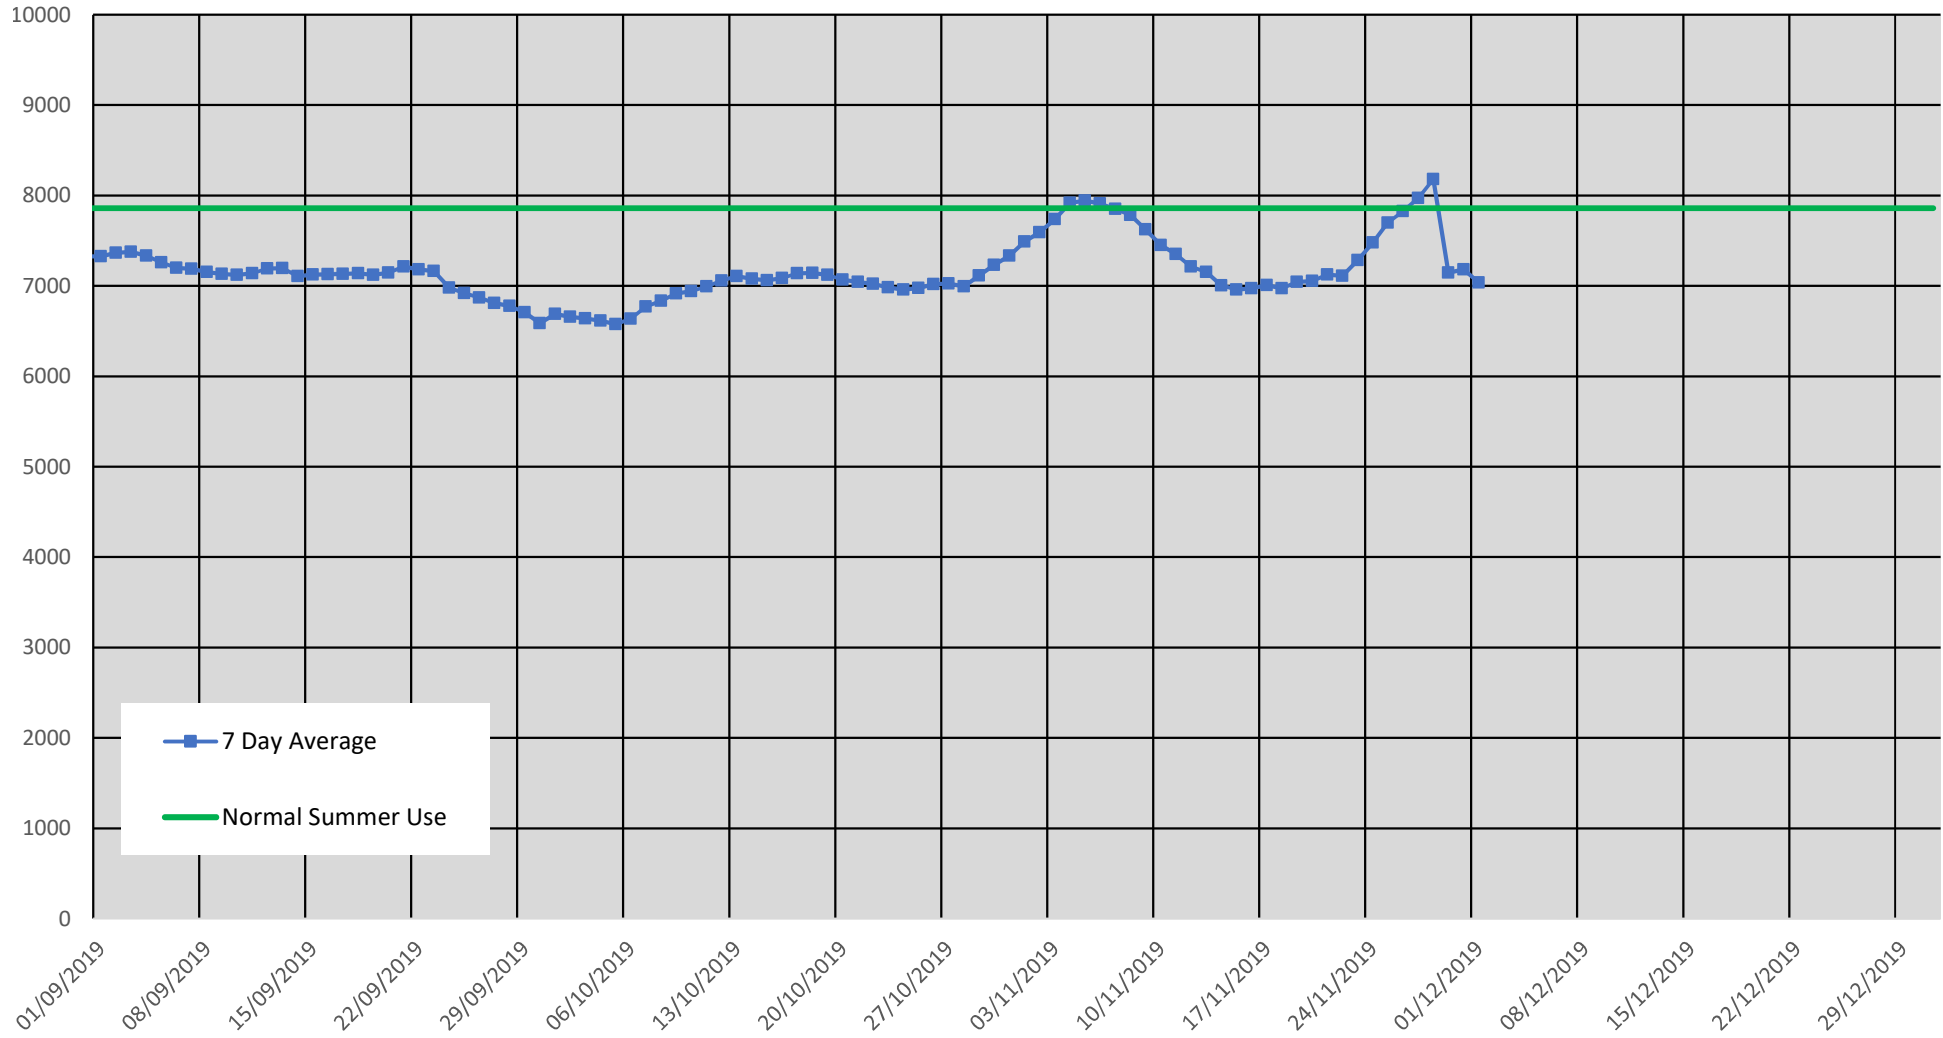

Wakefield Water Use

Brightwater Water Use

Redwood Valley Water Use

Richmond Water Use

Mapua and Ruby Bay Water Use

Dovedale Water Use

Eighty Eight Valley Water Use