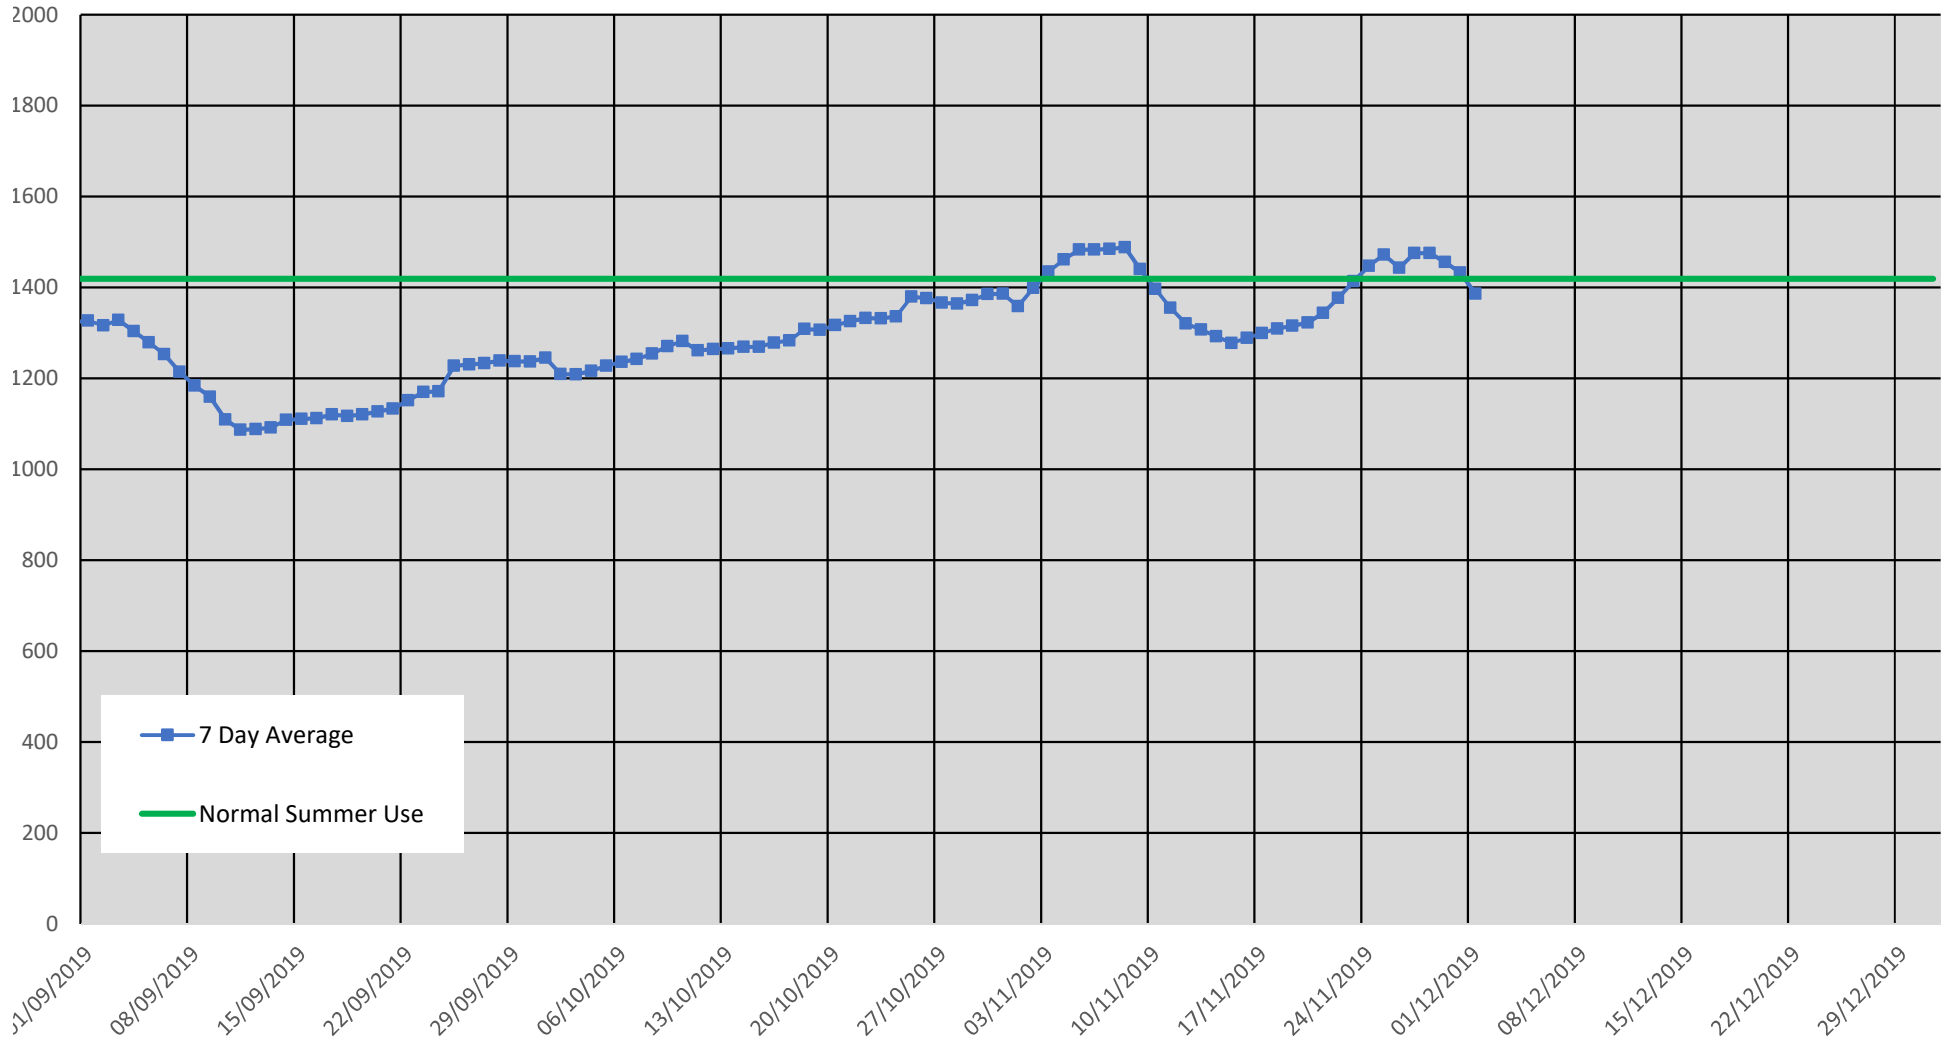

Wakefield Water Use

Brightwater Water Use

Redwood Valley Water Use

Richmond Water Use

Mapua and Ruby Bay Water Use

Dovedale Water Use

Eighty Eight Valley Water Use