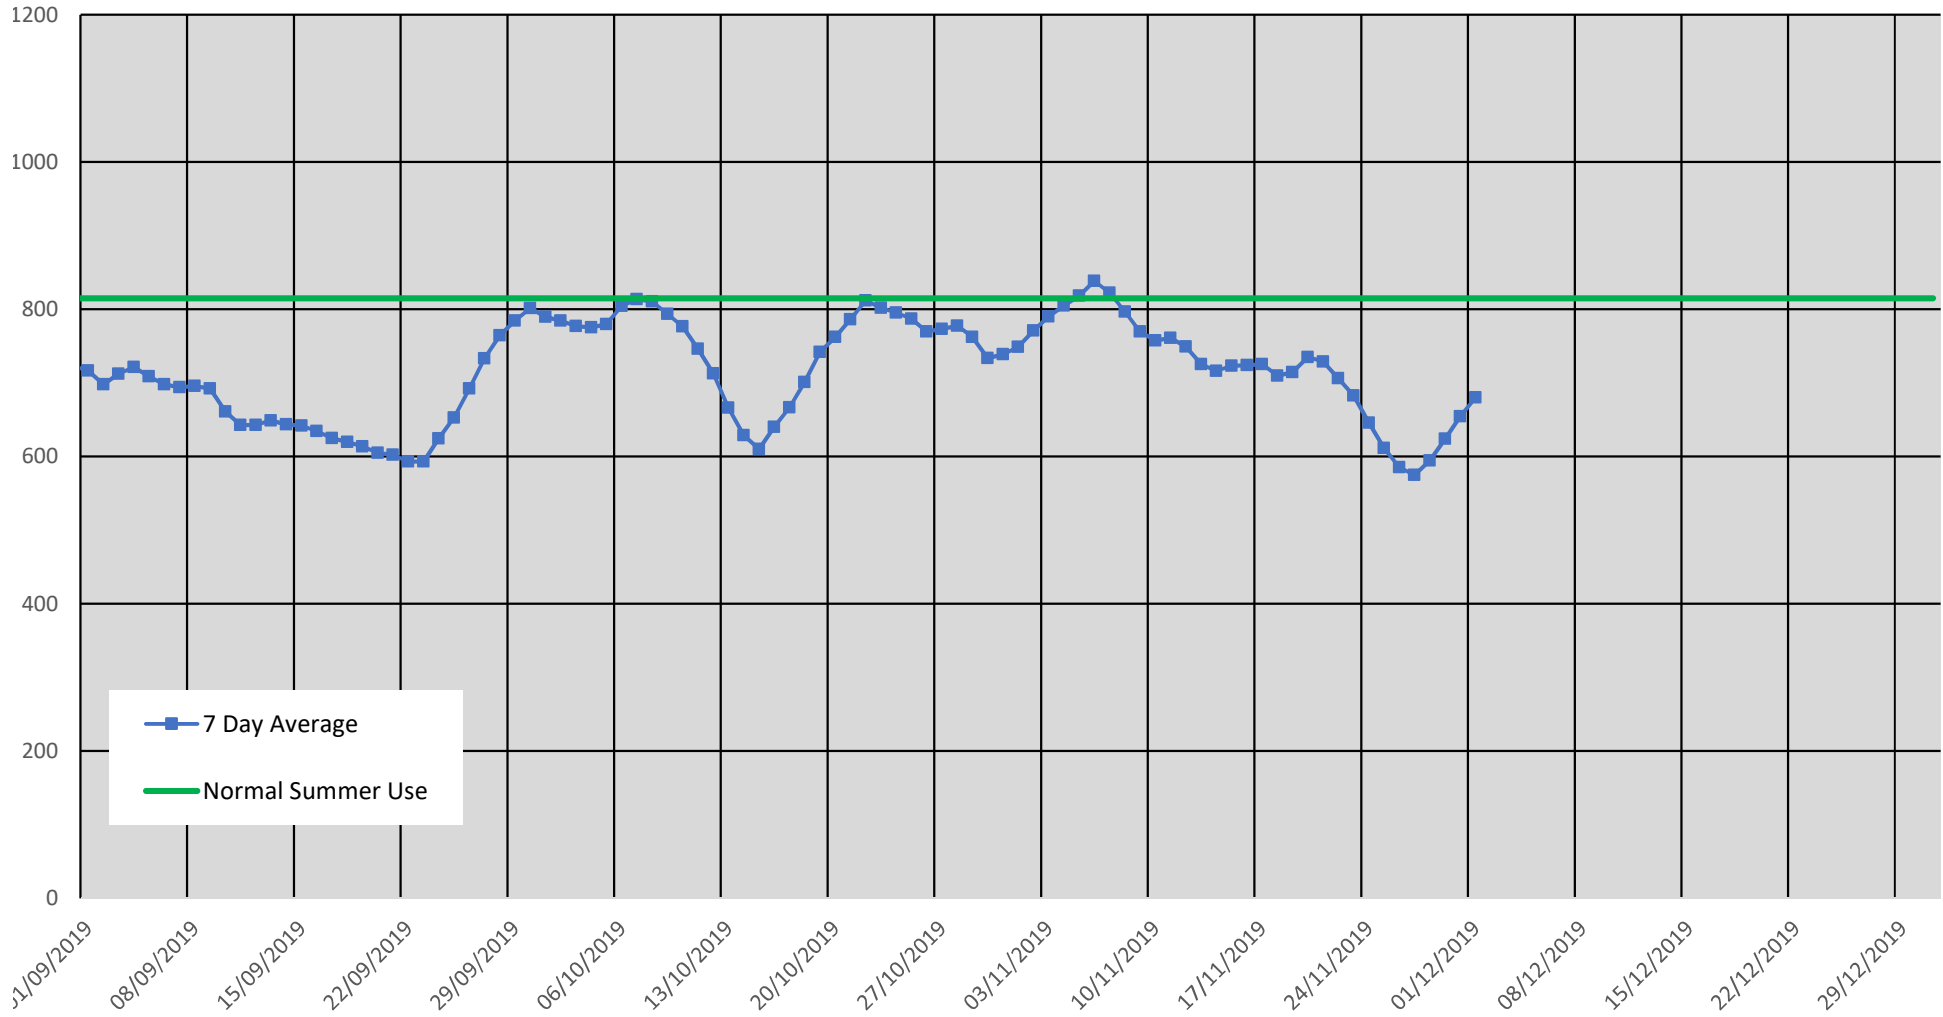

Wakefield Water Use

Brightwater Water Use

Redwood Valley Water Use

Richmond Water Use

Mapua and Ruby Bay Water Use

Dovedale Water Use

Eighty Eight Valley Water Use