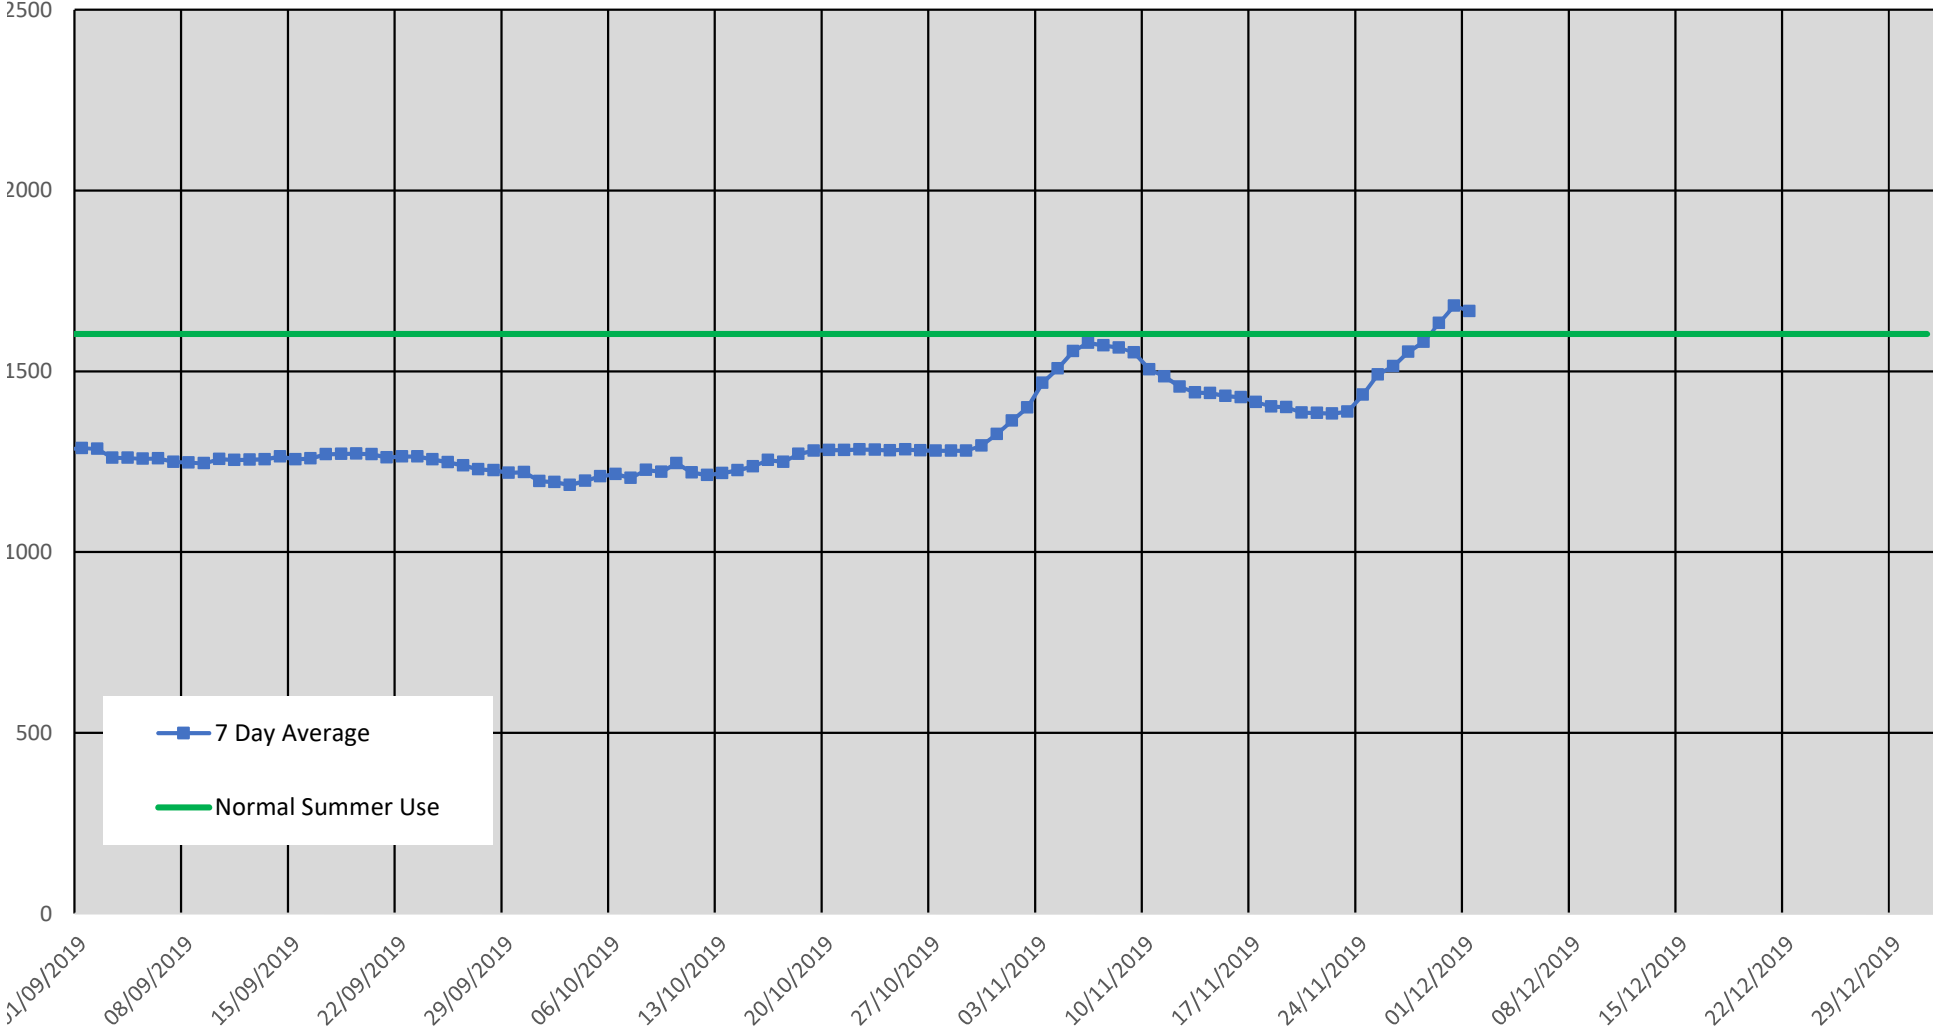

Wakefield Water Use

Brightwater Water Use

Redwood Valley Water Use

Richmond Water Use

Mapua and Ruby Bay Water Use

Dovedale Water Use

Eighty Eight Valley Water Use