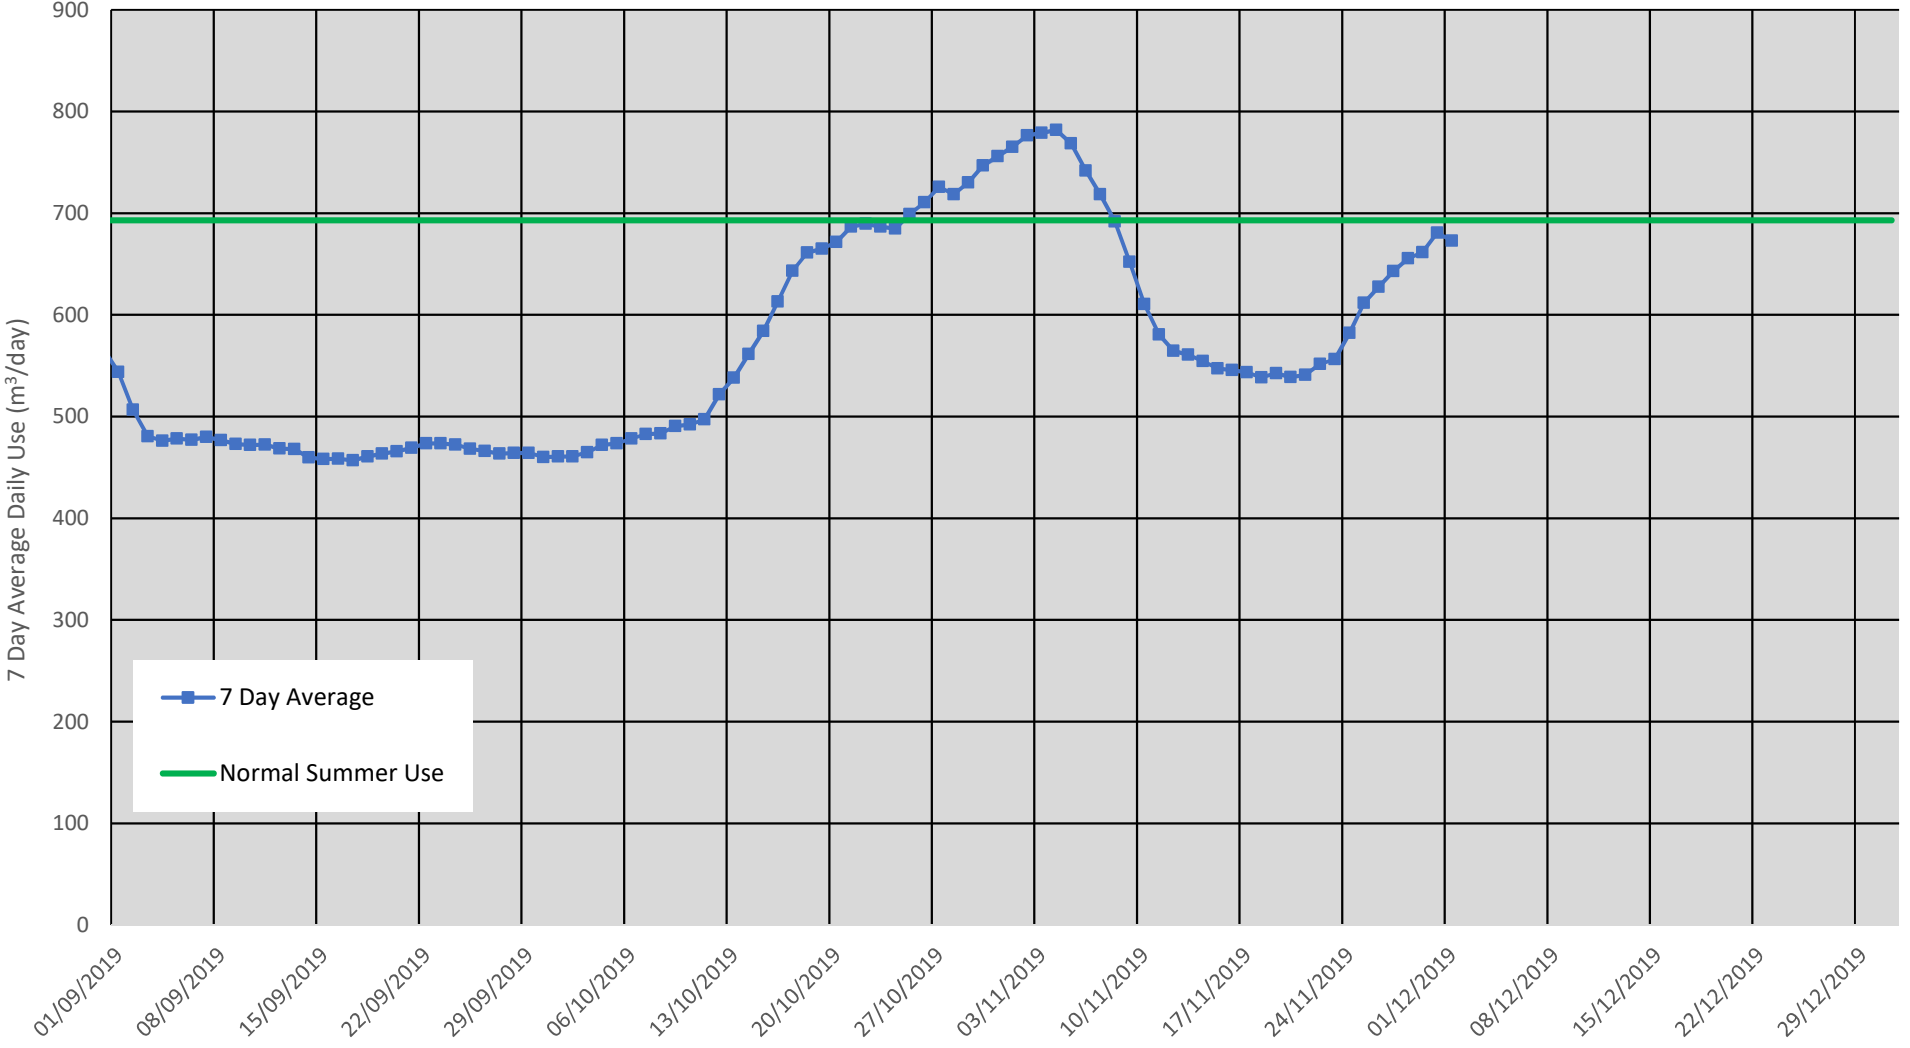

Wakefield Water Use

Brightwater Water Use

Redwood Valley Water Use

Richmond Water Use

Mapua and Ruby Bay Water Use

Dovedale Water Use

Eighty Eight Valley Water Use