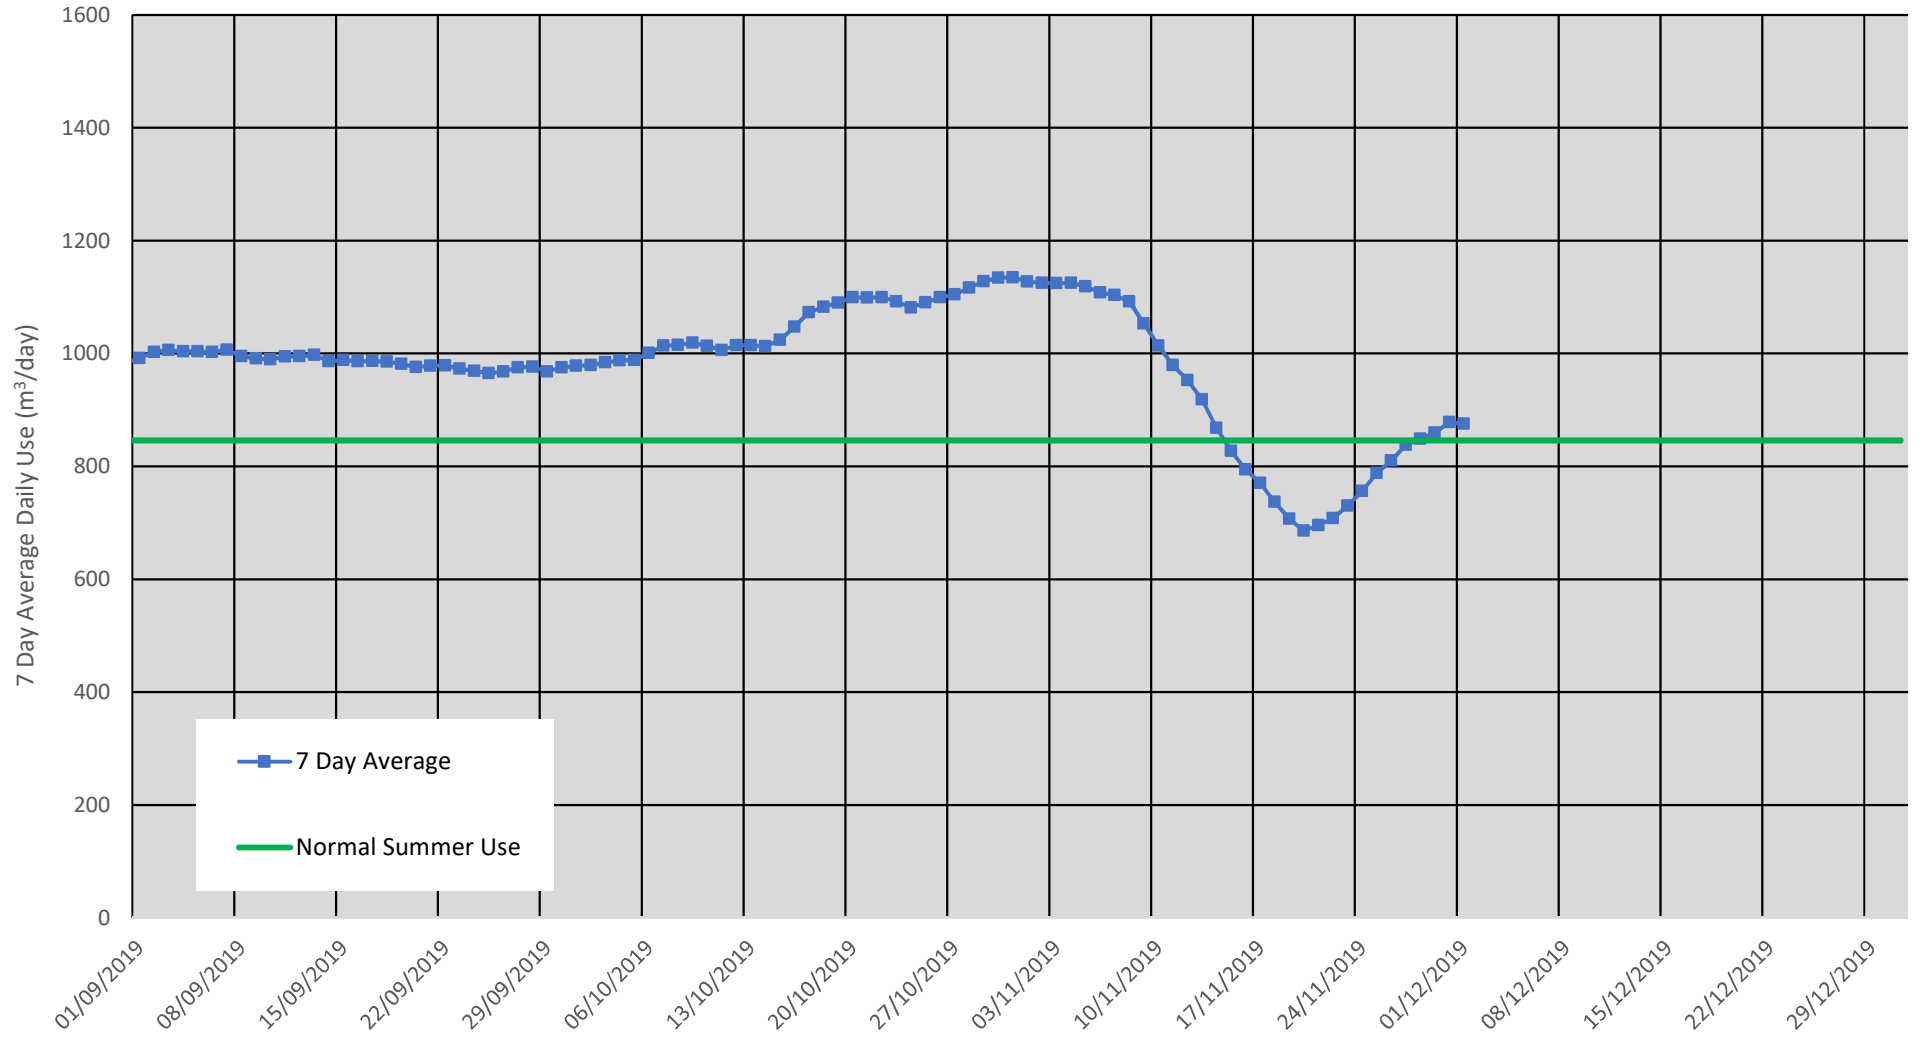

Wakefield Water Use

Brightwater Water Use

Redwood Valley Water Use

Richmond Water Use

Mapua and Ruby Bay Water Use

Dovedale Water Use

Eighty Eight Valley Water Use