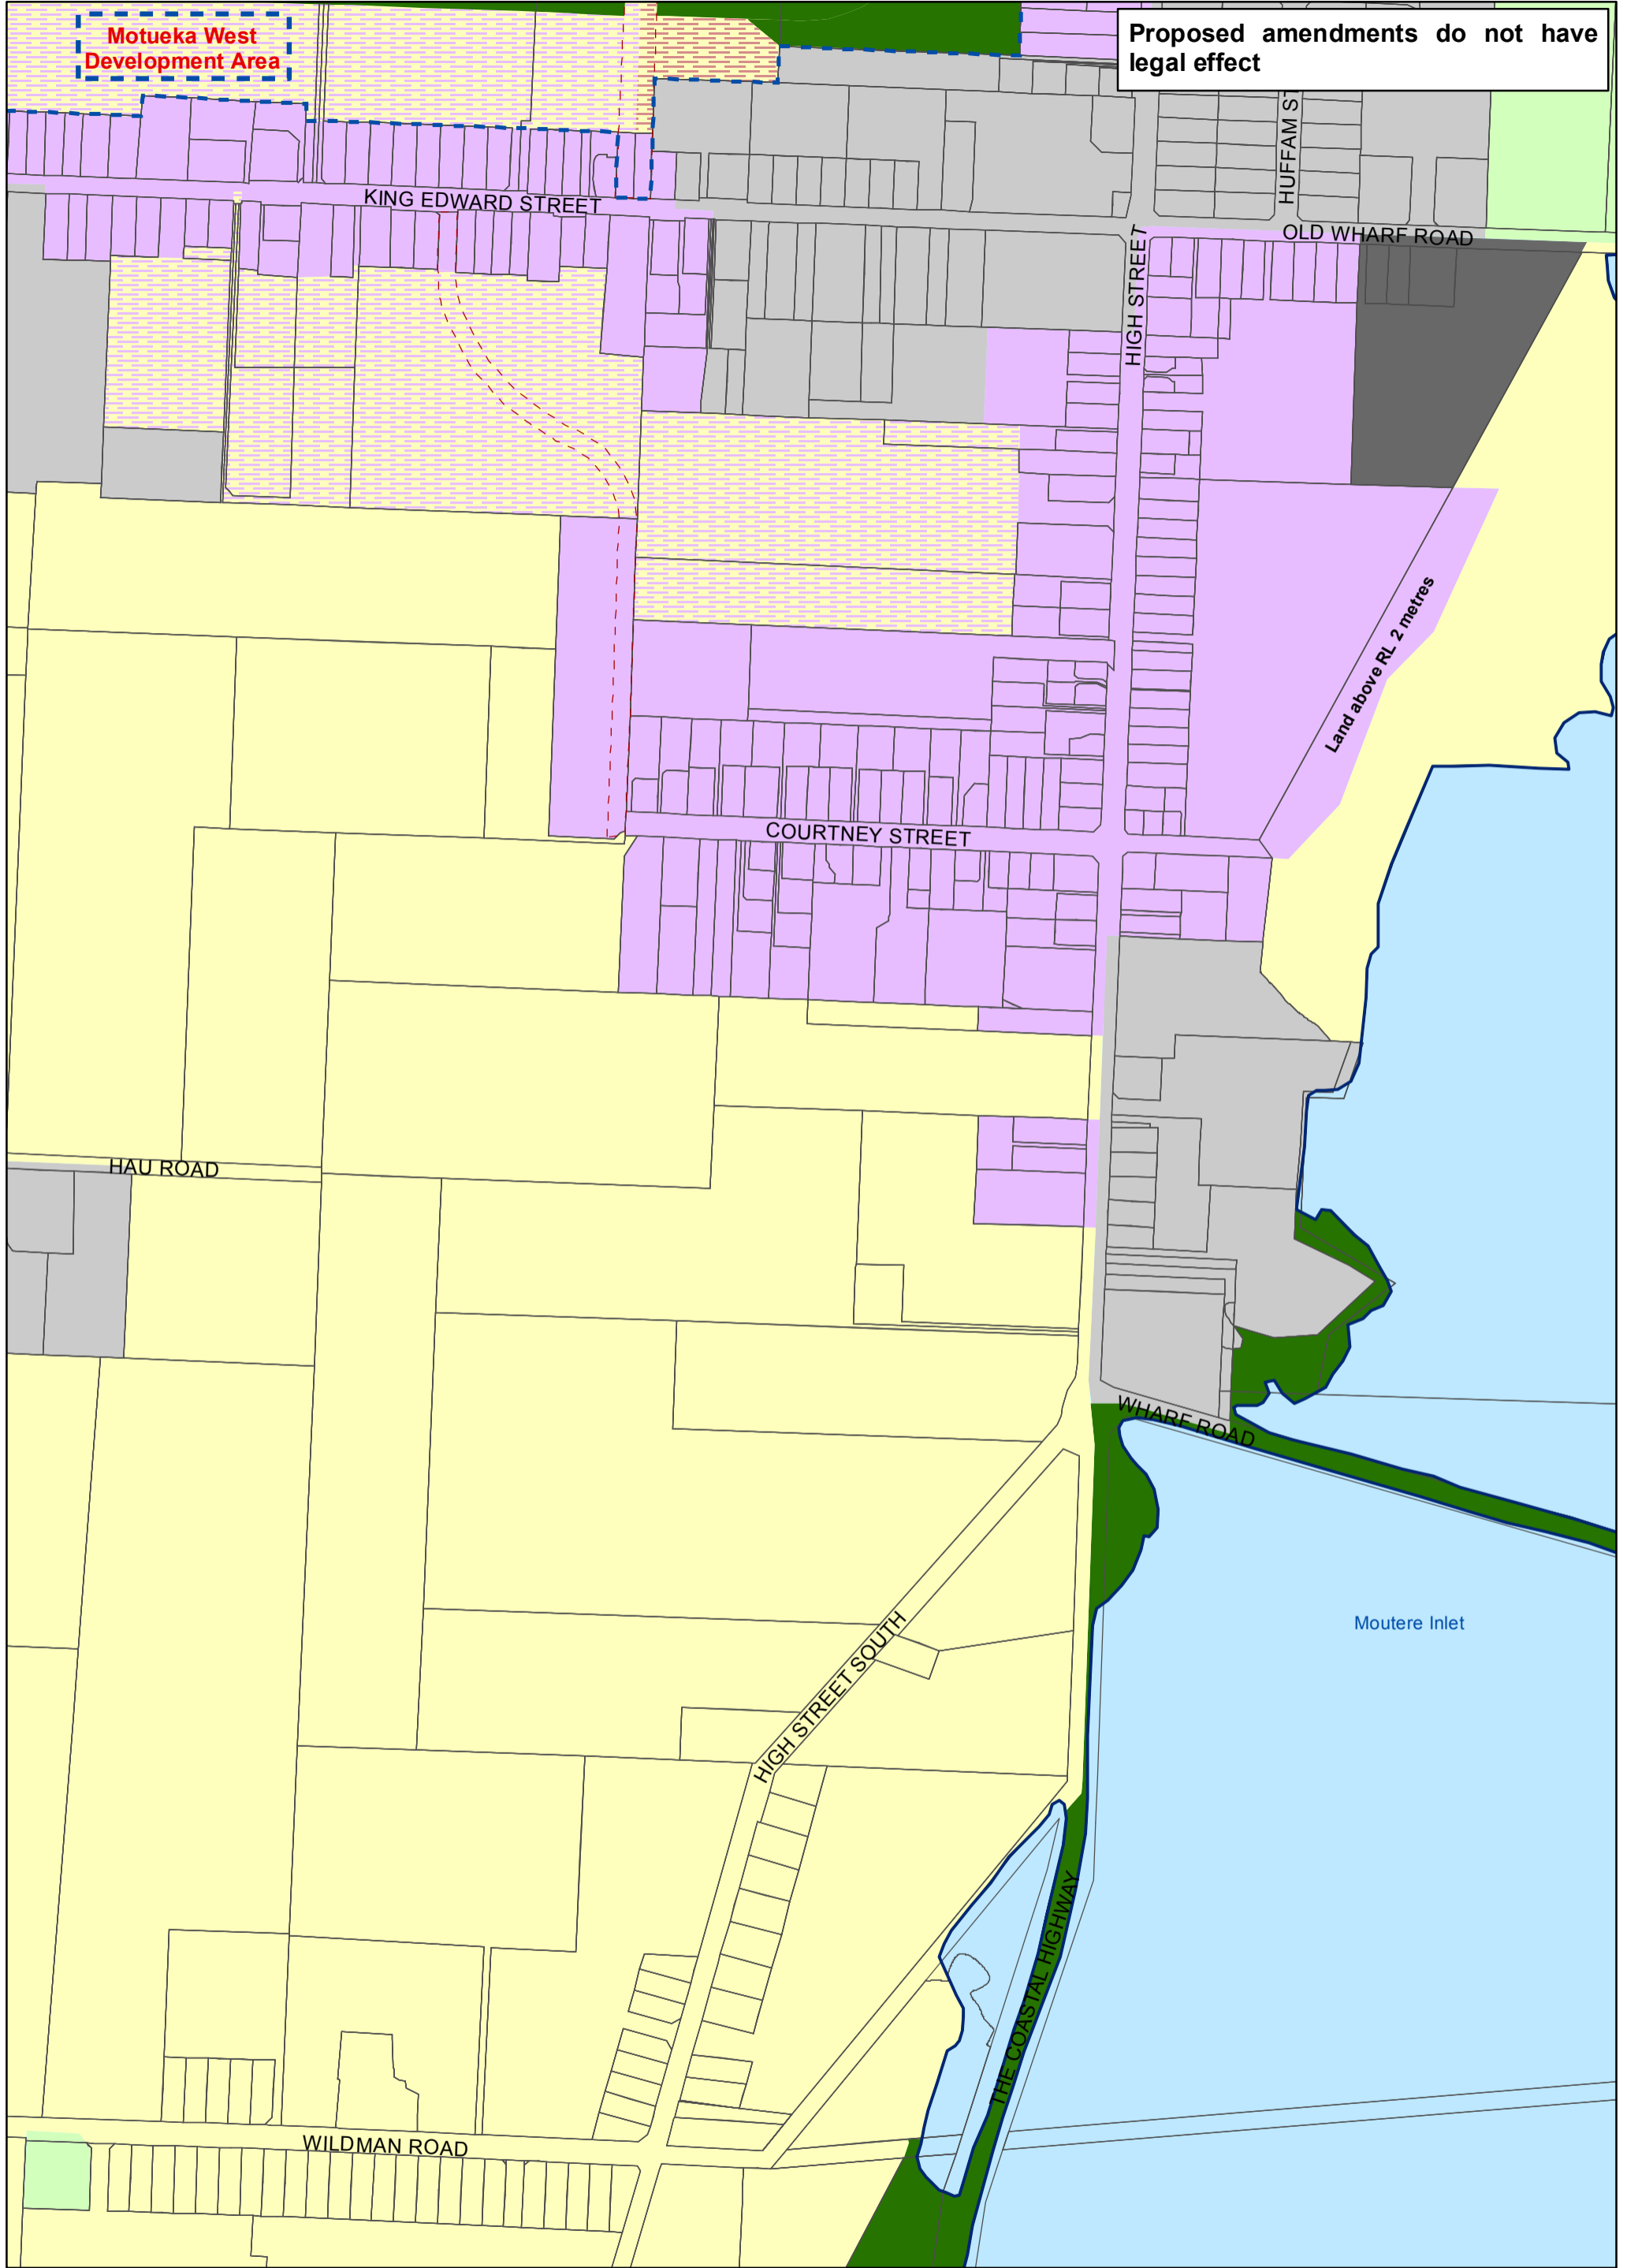

Motueka West Development Area

Proposed amendments do not have legal effect

TASMAN RESOURCE MANAGEMENT PLAN
 27 April 2013
 Plan Change 43
 Proposed

Sourced from Land Information New Zealand data.
 Crown Copyright reserved. Original paper size is A3.

Scale 1:5,000

ZONES

Map 119

MOTUEKA SOUTH